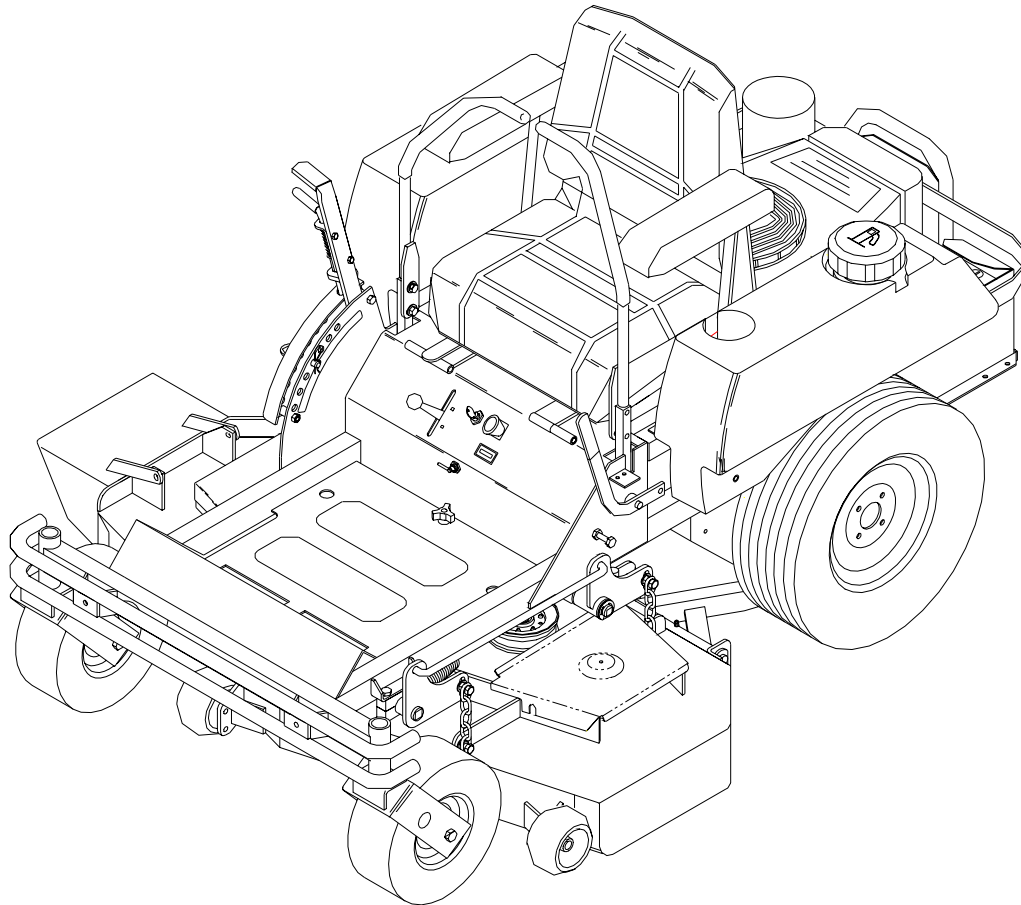

Husqvarna

Parts manual

Models:

968999157 / ZTHKH4818A
968999158 / ZTHKH4820A
968999168 / ZTHKW4818A
968999169 / ZTHKW4821A
968999170 / ZTHQL4218A
968999172 / ZTHQL4221A

CONTENTS

SECTION PAGE	
HYDRAULIC ASSEMBLY	4 & 5
DECK LIFT ASSEMBLY	6 & 7
FRAME ASSEMBLY	8 & 9
SEAT ASSEMBLY	10
ENGINE ASSEMBLY	11
MOTION CONTROL ASSEMBLY	12 & 13
PARK BRAKE ASSEMBLY	14 & 15
48" DECK ASSEMBLY	16 & 17
42" DECK ASSEMBLY	18 & 19
WIRING ASSEMBLIES	20 & 21
DECAL ASSEMBLY	22

NOTE: ALL FASTENERS ARE GRADE 5 UNLESS OTHERWISE SPECIFIED.

HYDRAULIC ASSEMBLY

HYDRAULIC ASSEMBLY

ITEM	PART NO.	QTY.	DESCRIPTION
1.	539990072..	2	HCS 1/4C X 5/8
2.	539990052..	2	1/4" LOCKWASHER
3.	539101238..	3	F6801-6-6-0 90 DEG. ELBOW
4.	539103316..	1	F6400-6-6-0 STRAIGHT FITTING
5.	539101165..	1	FILTER HEAD
6.	539102606..	1	FILTER
7.	539103318..	1	RIGHT OUTSIDE TUBE
8.	539103319..	1	RIGHT INSIDE TUBE
9.	539103320..	1	LEFT INSIDE TUBE
10.	539103321..	1	LEFT OUTSIDE TUBE
11.	539103314..	1	SUCTION TEE ASSEMBLY
12.	539103315..	1	RETURN TEE ASSEMBLY
13.	539101236..	2	F6400-6-4-0 STRAIGHT FITTING
14.	539101237..	8	F6400-8-8-0 STRAIGHT FITTING
15.	539103326..	1	TANK HOSE
16.	539103336..	1	TANK, HYDRAULIC
17.	539101202..	1	HYDRAULIC CAP
18.	539103247..	1	SEAT LANYARD
19.	539990761..	4	NUT 1/4C CENTERLOCK
20.	539990598..	8	WASHER 1/4 FLAT
21.	539990548..	4	HCS 1/4C X 1
22.	539101111..	2	PUMP
23.	539102705..	2	WHEEL MOTOR
	539103664..	1	SEAL KIT