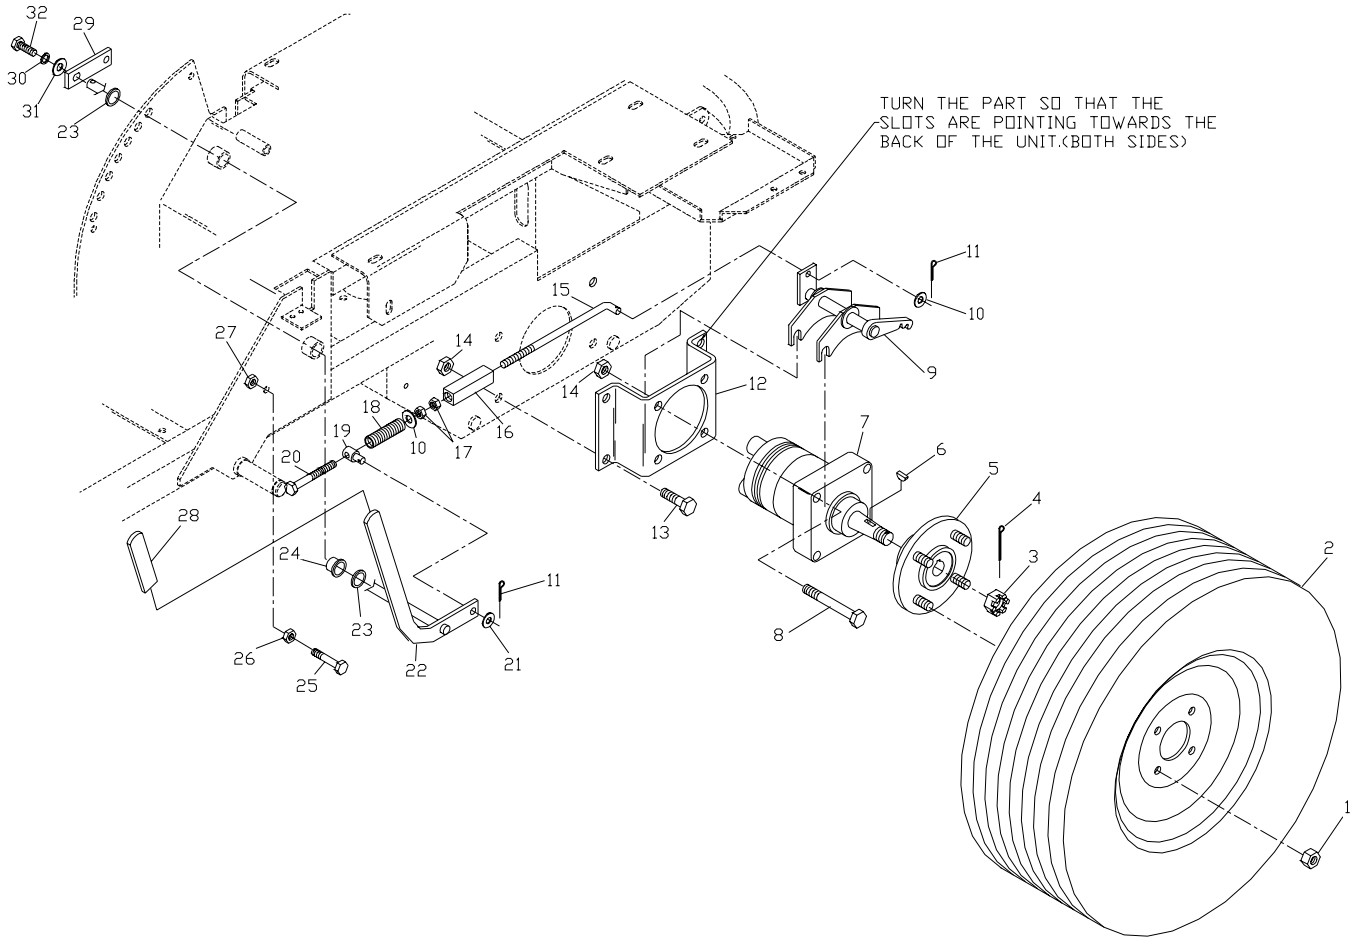

PARK BRAKE ASSEMBLY

PARK BRAKE ASSEMBLY

ITEM	PART NO.	QTY.	DESCRIPTION
1.	539101173	8	LUG NUT 1/2F
2.	539105164	2	REAR TIRE ASM.(COMPLETE)
	539105165	1	TIRE
	539105166	1	RIM
	539912234	1	VALVE STEM
3.	539101468	2	HEX SLOTTED NUT
4.	539990297	2	COTTER PIN
5.	539103244	2	HUB, W/SPROCKET
6.	539101465	2	KEY, #808 WOODRUFF
7.	539102705	2	WHEEL MOTOR
8.	539101332	8	HCS 1/2C X 2 3/4
9.	539103266	1	BRAKE WELDMENT LEFT
	539103265	1	BRAKE WELDMENT RIGHT(NOT SHOWN)
10.	539990692	2	WASHER 5/16 FLAT
11.	539990365	4	1/8 X 3/4 COTTER PIN
12.	539103255	2	MOTOR STANDOFF
13.	539990622	8	HCS 1/2C X 1 1/4 SERRATED HEAD
14.	539101331	16	NUT 1/2C NYLOC
15.	539103273	2	BRAKE LINKAGE
16.	539101983	2	TURNBUCKLE
17.	539990196	4	5/16C HEX NUT
18.	539102796	2	SPRING
19.	539103272	2	BRAKE SWIVEL
20.	539103304	2	HCS 5/16C, SPECIAL
21.	539990122	2	3/8 SAE WASHER
22.	539103574	1	PIVOT SHAFT
23.	539102843	4	SPRING WASHER
24.	539102519	2	BUSHING
25.	539990730	1	HCS 3/8C X 1 3/4
26.	539990613	1	3/8C WHIZ NUT
27.	539990546	1	NUT 3/8C CENTERLOCK
28.	539976526	1	GRIP
29.	539103576	1	ARM, PARK BRAKE
30.	539990052	1	1/4" LOCKWASHER
31.	539990598	1	WASHER 1/4" FLAT
32.	539990072	1	HCS 1/4C X 5/8"