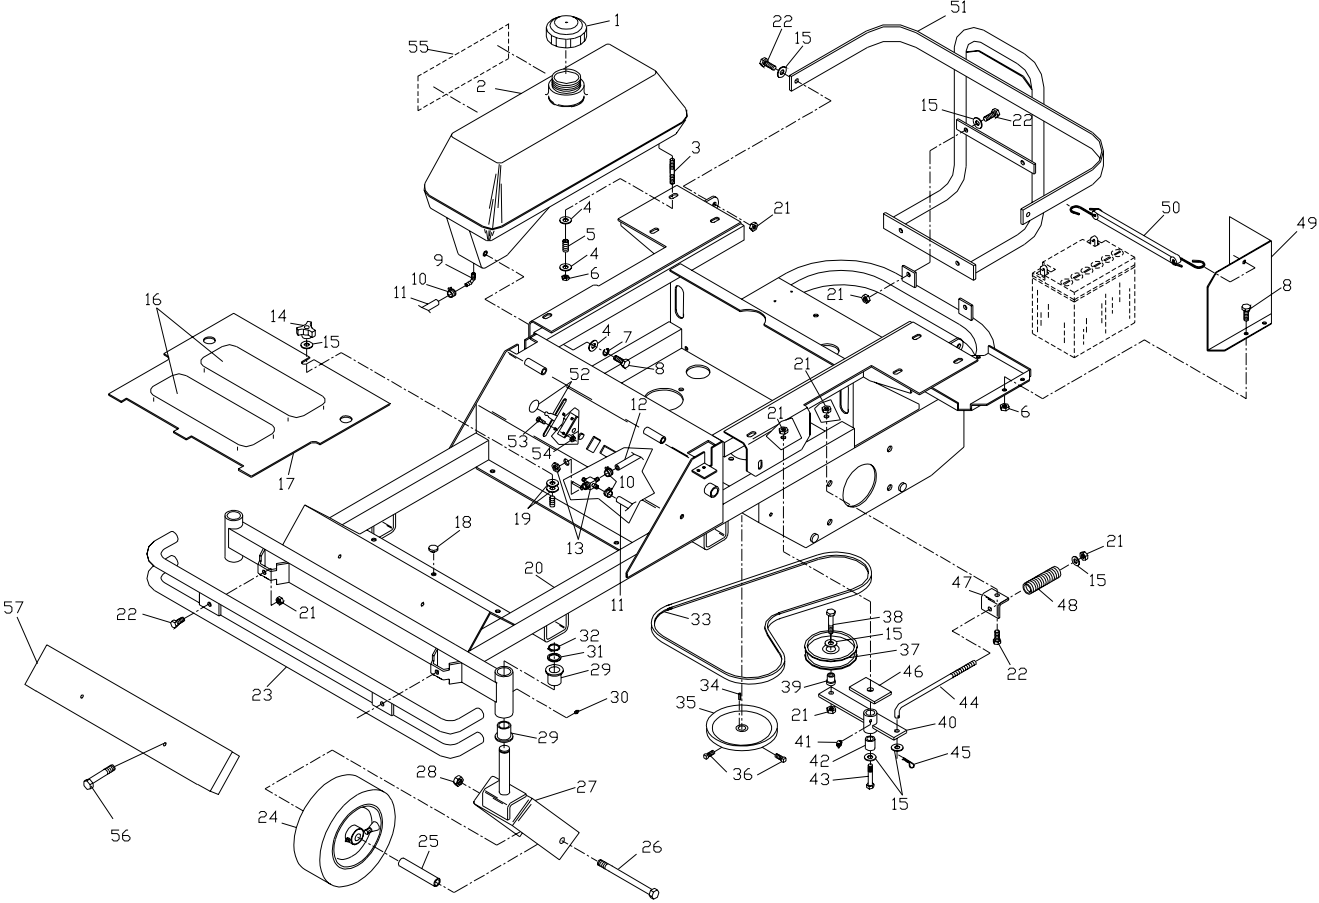

MAIN FRAME ASSEMBLY

MAIN FRAME ASSEMBLY

ITEM	PART NO.	QTY.	DESCRIPTION	ITEM	PART NO.	QTY.	DESCRIPTION
1.	539104962	2	FUEL CAP	26.	539101907	2	HCS 1/2C X 5 1/2
2.	539104410	1	FUEL TANK RT.	27.	539104589	2	YOKE WELDMENT
	539104409	1	FUEL TANK LT. (NOT SHOWN)	28.	539101331	2	NUT 1/2C NYLOC
3.	539102502	8	5/16C STUD	29.	539101232	4	FLANGE BUSHING
4.	539990692	18	5/16 FLAT WASHER	30.	539101474	2	ZERK
5.	539102845	8	SPRING	31.	539923787	2	MACHINERY BUSHING
6.	539990184	10	NUT 5/16C CENTERLOCK	32.	539101151	2	7/8" RETAINING RING
7.	539990187	2	5/16 LOCKWASHER	33.	539103241	1	PUMP BELT
8.	539976934	4	HCS 5/16C X 3/4	34.	539101177	2	KEY 5 MM SQ. X 25 MM
9.	539102650	2	90 DEG. HOSE BARB	35.	539101176	2	PULLEY
10.	539912222	6	HOSE CLAMP	36.	539102717	4	5/16C X 5/8 SQ. HEAD
11.	539102680	2	FUEL LINE, TANK	37.	539976688	1	IDLER PULLEY
12.	539102681	1	FUEL LINE, ENGINE	38.	539990730	1	HCS 3/8C X 1 3/4
13.	539102679	1	FUEL VALVE	39.	539976695	1	IDLER FLANGE BUSHING
14.	539102070	1	KNOB	40.	539103252	1	IDLER ARM WELDMENT
15.	539990517	11	3/8 FLAT WASHER	41.	539103300	1	45 DEG. ZERK
16.	539977778	3	ANTI-SKID PAD	42.	539103429	1	PIVOT BUSHING
17.	539104590	1	FOOTPLATE	43.	539101341	1	HCS 3/8C X 3
18.	539102587	5	BUMPER, RUBBER	44.	539102337	1	TENSION ROD
19.	539102593	2	3/8 DISC WASHER	45.	539990365	1	COTTER PIN
20.	539105121	1	FRAME W/DECALS (KAW)	46.	539103303	1	SUPPORT PLATE
	539105120	1	FRAME W/DECALS (KOHLER)	47.	539104533	1	TENSION BRACKET
21.	539990546	12	NUT 3/8C CENTERLOCK	48.	539102817	1	COMPRESSION SPRING
22.	539990563	9	HCS 3/8C X 1	49.	539105162	1	BATTERY GUARD W/DECALS
23.	539104595	1	BUMPER, FRONT	50.	539102501	1	BATTERY STRAP
24.	539104594	2	CASTER TIRE(COMPLETE)	51.	539105119	1	ENGINE GUARD W/DECALS
	539106993	2	CASTER TIRE(COMPLETE)	52.	539103275	1	THROTTLE CABLE
			AFTER 04/2002	53.	539990411	2	#10-24 X 1/2 HCS
	539103495	1	TIRE	54.	539976977	2	#10-24 NYLOC NUT
	539106995	1	TIRE - AFTER 04/2002	55.	539104833	2	DECAL, ZTH4218
	539104600	1	RIM		539105602	2	DECAL, ZTH4221
	539106994	1	RIM - AFTER 04/2002		539104835	2	DECAL, ZTH4818
	539105307	1	ROLLER BEARING		539104836	2	DECAL, ZTH4820
	539103300	1	ZERK		539105077	2	DECAL, ZTH4821
	539102484	2	FLANGED BEARING	56.	539990629	2	HCS 3/8C X 2 1/4 GD5
25.	539105543	2	SPACER	57.	539104614	1	WEIGHT BLOCK
				58.	539102733	1	CHOKE CONTROL (KOHLER)