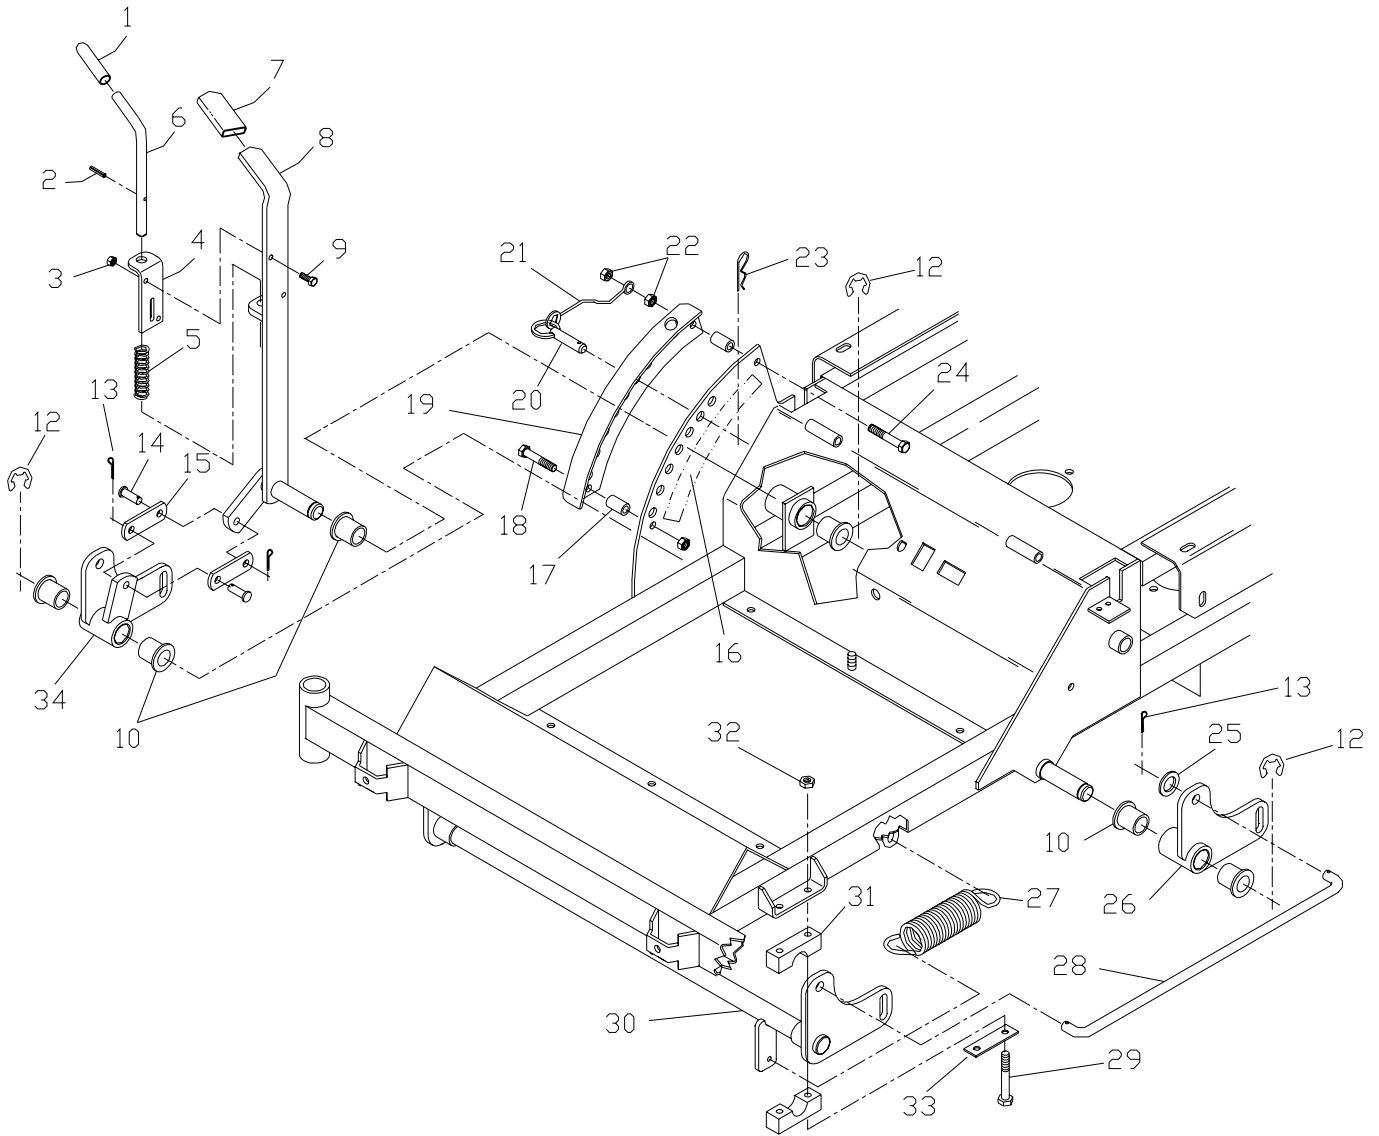

DECK LIFT ASSEMBLY

DECK LIFT ASSEMBLY

ITEM	PART NO.	QTY.	DESCRIPTION
1.	539101050	1	GRIP
2.	539101082	1	3/16 X 1 ROLL PIN
3.	539990761	2	NUT1/4C CENTER LOCK
4.	539103534	1	PIN MT, UPPER
5.	539101058	1	SPRING
6.	539103533	1	PIN
7.	539102515	1	GRIP
8.	539104201	1	LEVER WLDMT
9.	539990580	2	1/4C X 3/4 HCS
10.	539101232	6	FLANGED BUSHING
11.	539104606	1	BELLCRANK WLDMT - RT
12.	539101802	3	7/8 'E' RING
13.	539990365	6	1/8 X 3/4 COTTER PIN
14.	539977703	2	3/8 X 1 1/8 CLEVIS PIN
15.	539102565	2	LIFT ARM
16.	539104205	1	DECAL, LOCATOR
17.	539103543	2	SPACER
18.	539990588	1	HCS 3/8C X 2
19.	539104204	1	LOCATOR WLDMT
20.	539102526	1	HITCH PIN
21.	539102563	1	LANYARD
22.	539990546	3	NUT 3/8C CENTERLOCK
23.	539976989	1	#4 HAIRPIN
24.	539990629	1	HCS 3/8C X 2 1/4
25.	539991030	4	1/2 MACH. BUSHING
26.	539104607	1	BELLCRANK WLDMT - LT
27.	539102642	1	SPRING
28.	539104222	2	LINK
29.	539101721	4	HCS 5/16C X 2 3/4
30.	539104608	1	LIFT WLDMT
31.	539104808	4	LIFT BLOCK
32.	539990184	4	NUT 5/16C CENTERLOCK
33.	539104807	2	REINF. PLATE
34.	539104606	1	BELLCRANK WLDMT.