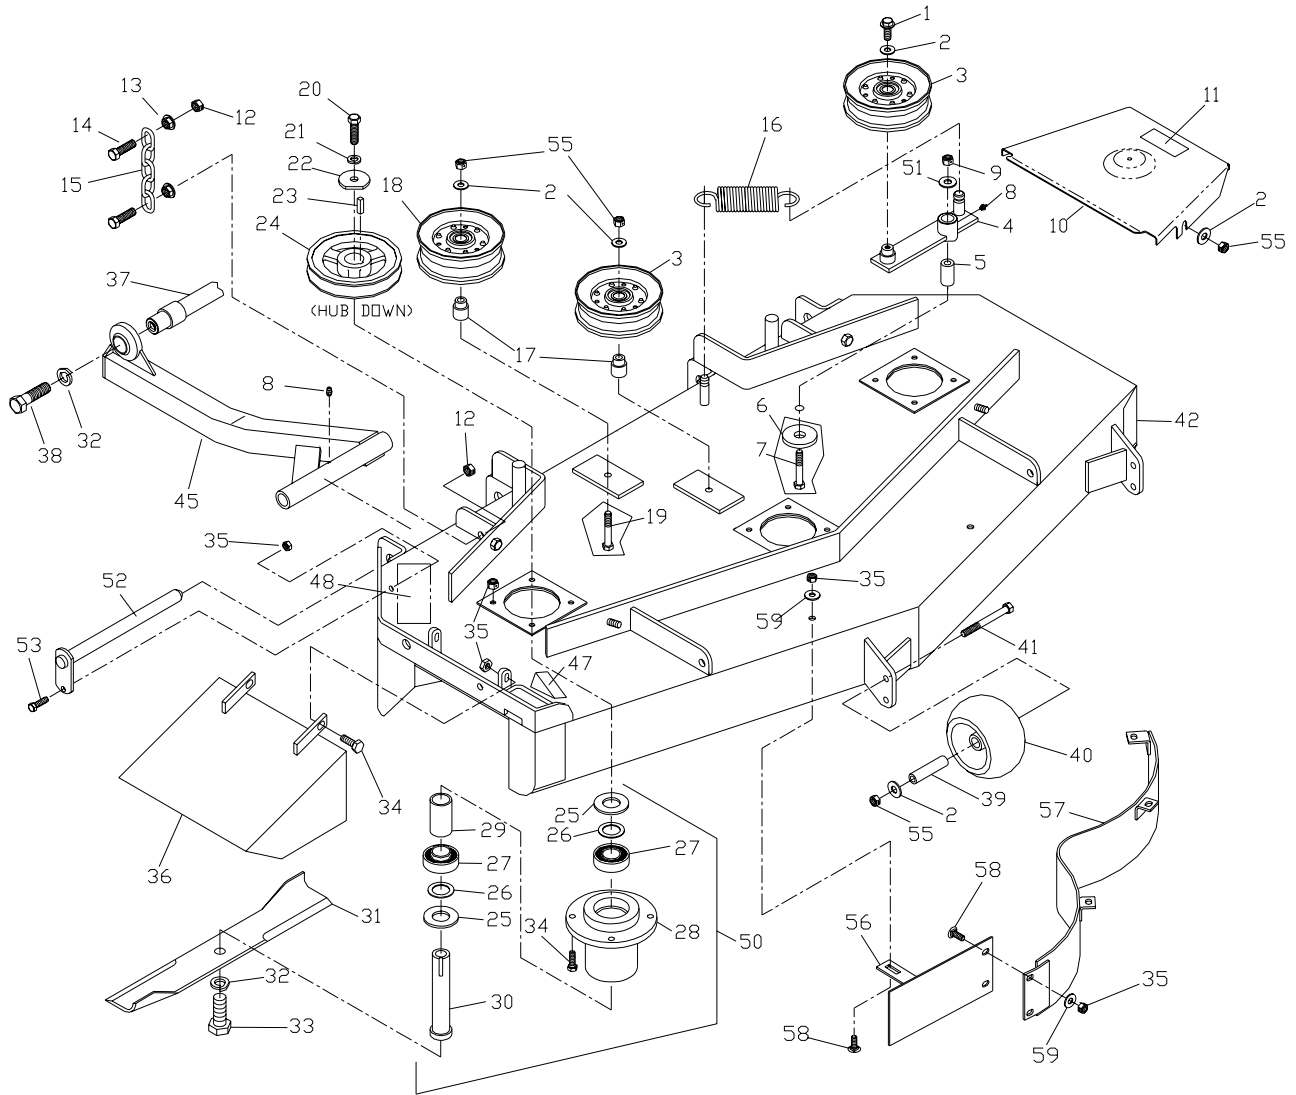

48" DECK ASSEMBLY

48" DECK ASSEMBLY

ITEM	PART NO.	QTY.	DESCRIPTION	ITEM	PART NO.	QTY.	DESCRIPTION
1.	539990582	1	HCS 3/8C X 1 SERRATED HD	29.	539102676	1	SPACER
2.	539990517	9	WASHER 3/8 FLAT	30.	539103290	1	SPINDLE
3.	539103257	2	IDLER PULLEY	31.	539100340	3	16 1/4" BLADE
4.	539103230	1	IDLER ARM	32.	539990333	5	LOCKWASHER 5/8
5.	539103427	1	PIVOT BUSHING	33.	539103299	3	HCS 5/8F X 1 1/4
6.	539102243	1	SUPPORT WASHER	34.	539990209	14	HCS 5/16C X 1
7.	539103433	1	HCS 1/2C X 3 1/4	35.	539990184	14	NUT 5/16C CENTERLOCK
8.	539976998	3	ZERK	36.	539104546	1	DEFLECTOR CHUTE
9.	539101331	1	NUT 1/2C NYLOC	37.	539104197	1	STRUT MOUNT WLDMT
10.	539104605	2	BELTSHIELD	38.	539104199	2	HCS 5/8C X 2 GR.5
11.	539102892	2	DECAL, NO STEP	39.	539102698	2	BUSHING
12.	539990839	8	NUT 7/16C CENTERLOCK	40.	539102643	2	ANTI-SCALP ROLLER
13.	539102582	8	7/16C WHIZ NUT	41.	539102754	2	HCS 3/8C X 3 1/2
14.	539101175	8	HCS 7/16C X 1 1/2	42.	539104610	1	DECK W/DECALS
15.	539102641	4	LIFT CHAIN	45.	539104609	1	STRUT - RT
16.	539103256	1	SPRING		539104621	1	STRUT - LT (NOT SHOWN)
17.	539103295	2	IDLER BUSHING	47.	539913010	1	DECAL, CPSC
18.	539103258	1	IDLER PULLEY(TALL)	48.	539100344	1	DECAL, DANGER
19.	539990637	2	HCS 3/8C X 2 1/2	49.	539103687	1	48" DECK BELT(NOT SHOWN)
20.	539100141	3	HCS 7/16F X 1 1/2	50.	539103298	3	COMPLETE HOUSING
21.	539990247	3	LOCKWASHER 7/16				(ITEMS 25 THRU 30)
22.	539106504	3	HEAVY WASHER	51.	539990550	1	WASHER 1/2 FLAT
23.	539101995	3	KEY 1/4 SQ. X 1 1/8	52.	539102619	2	PIVOT PIN
24.	539103283	3	PULLEY	53.	539976934	2	HCS 5/16C X 3/4
25.	539102675	2	MACHINE BUSHING 10 GA.	55.	539990546	8	NUT 3/8C CENTERLOCK
26.	539102244	2	MACHINE BUSHING 18 GA.	56.	539105444	1	CENTER BAFFLE
27.	539102677	2	BEARING	57.	539105448	1	MAIN BAFFLE
28.	539102673	1	HOUSING	58.	539990799	6	CARRIAGE BOLT
				59.	539990692	6	5/16 FLAT WASHER