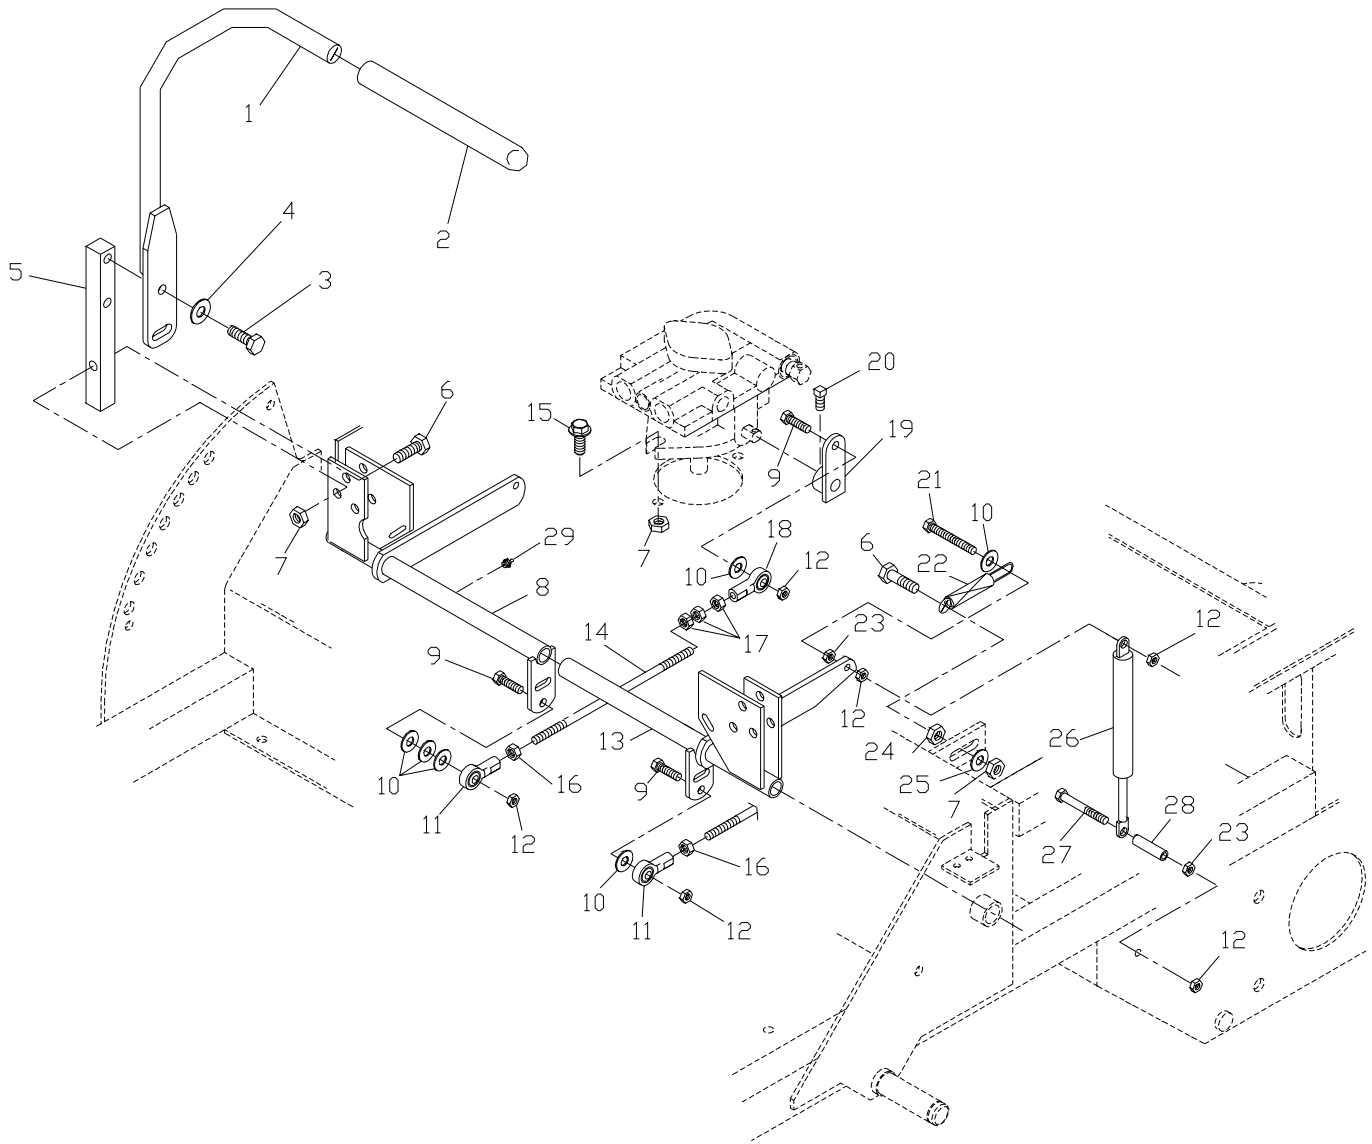

MOTION CONTROL ASSEMBLY