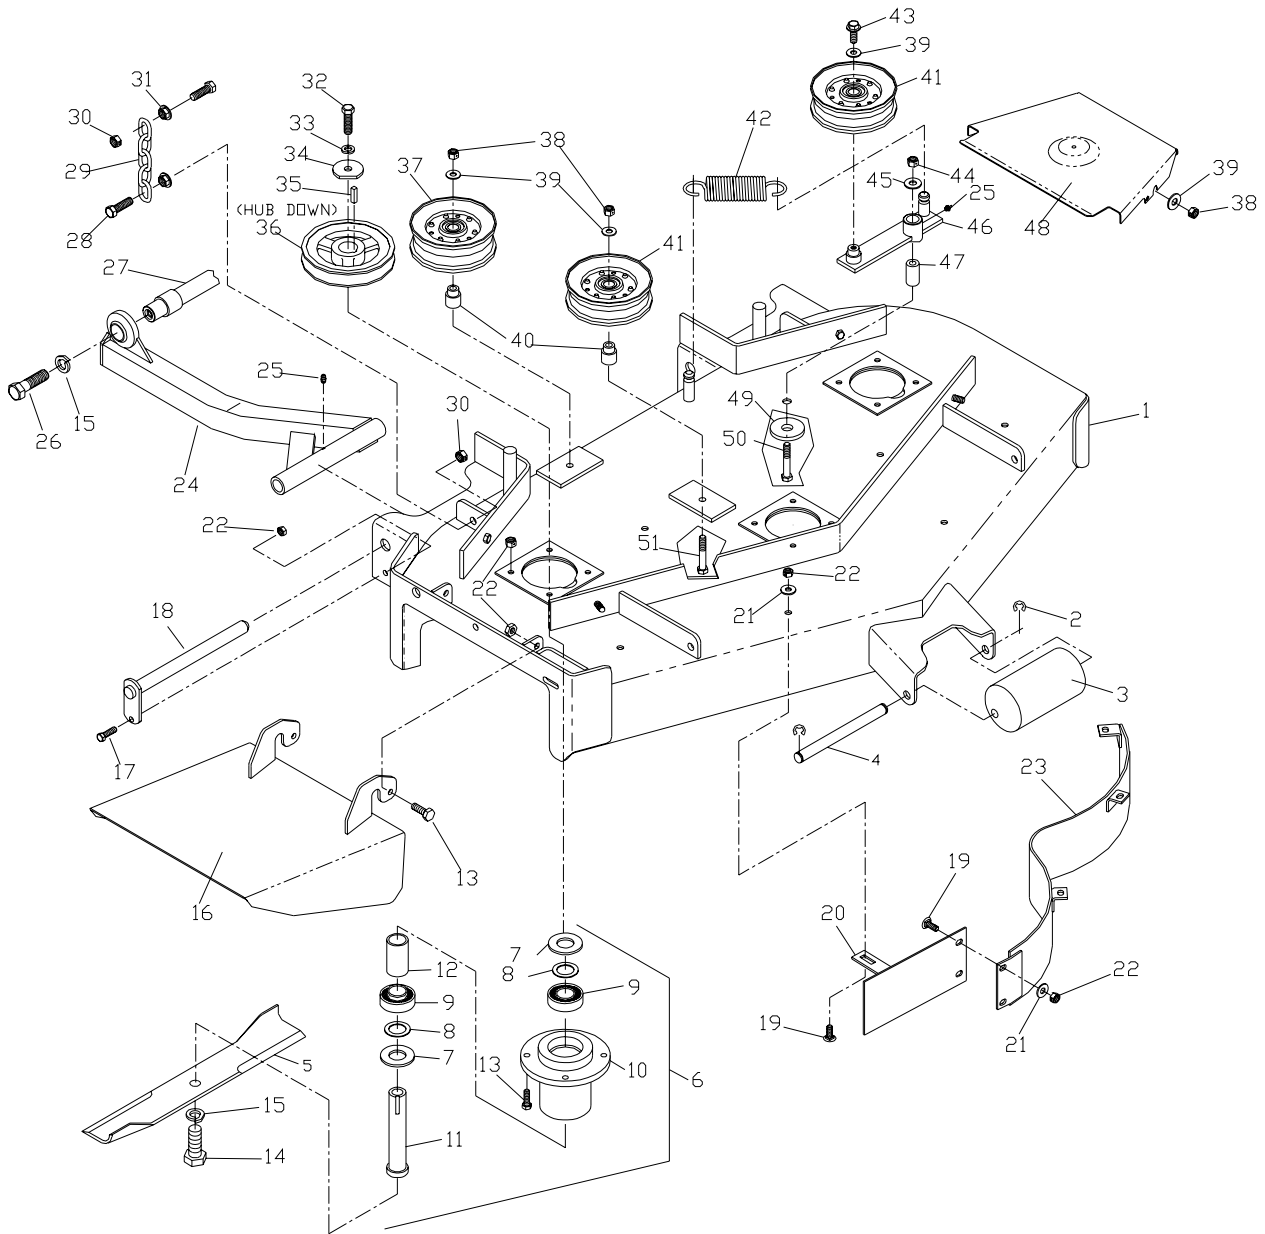

42" DECK ASSEMBLY

42" DECK ASSEMBLY

ITEM	PART NO.	QTY.	DESCRIPTION	ITEM	PART NO.	QTY.	DESCRIPTION
1.	539105371	1	DECK W/DECALS	29.	539102641	4	CHAIN
2.	539101949	2	1/2" E-RING	30.	539990839	8	7/16C CTR. LOCK
3.	539976828	1	ROLLER, LONG	31.	539102582	8	7/16C WHIZ NUT
4.	539103437	1	AXLE, ROLLER	32.	539100141	3	HCS 7/16F X 1 1/2
5.	539103274	3	BLADE 14 7/8"	33.	539990247	3	7/16 LOCKWASHER
6.	539103298	3	CUTTER HOUSING, COMPLETE	34.	539106504	3	WASHER
7.	539102675	2	MACHINERY BUSHING 10GA.	35.	539101995	3	KEY 1/4 SQ. X 1 1/8
8.	539102244	2	MACHINERY BUSHING 18GA.	36.	539103283	3	PULLEY
9.	539102677	2	BEARING	37.	539103258	1	IDLER PULLEY 1.62
10.	539102673	1	HOUSING	38.	539990546	6	NUT 3/8C CTR. LOCK
11.	539103290	1	SPINDLE	39.	539990517	7	WASHER 3/8 STD.
12.	539102676	1	SPACER	40.	539103295	2	IDLER BUSHING
13.	539990209	14	HCS 5/16C X 1	41.	539103257	2	IDLER PULLEY 1.31
14.	539103299	3	HCS 5/8F X 1 1/4	42.	539103256	1	SPRING
15.	539990333	5	LOCKWASHER	43.	539990582	1	HCS 3/8C X 1
16.	539105361	1	DISCHARGE CHUTE	44.	539101331	1	NUT 1/2C NYLOC
17.	539976934	2	HCS 5/16C X 3/4	45.	539990550	1	WASHER 1/2 STD.
18.	539102619	2	PIVOT PIN	46.	539103230	1	IDLER ARM
19.	539990799	6	CARRIAGE BOLT 5/16 X 5/8	47.	539103427	1	PIVOT BUSHING
20.	539105435	1	CENTER BAFFLE	48.	539105363	2	BELT SHIELD
21.	539990692	6	WASHER 5/16 STD.	49.	539102243	1	SUPPORT WASHER
22.	539990184	22	NUT 5/16 CTR. LOCK	50.	539103433	1	HCS 1/2C X 3 1/4
23.	539105439	1	MAIN BAFFLE	51.	539990637	2	HCS 3/8C X 2 1/2
24.	539104609	1	STRUT - RIGHT	52.	539103240	1	BELT (NOT SHOWN)
	539104621	1	STRUT - LEFT	53.	539102892	2	DECAL, NO STEP
25.	539976998	3	1/4-28 ZERK	54.	539913010	1	DECAL, CPSC
26.	539104199	2	HCS 5/16C X 2	55.	539100344	1	DECAL, DANGER
27.	539104197	1	STRUT MT. WLD.				
28.	539101175	8	HCS 7/16C X 1 1/2