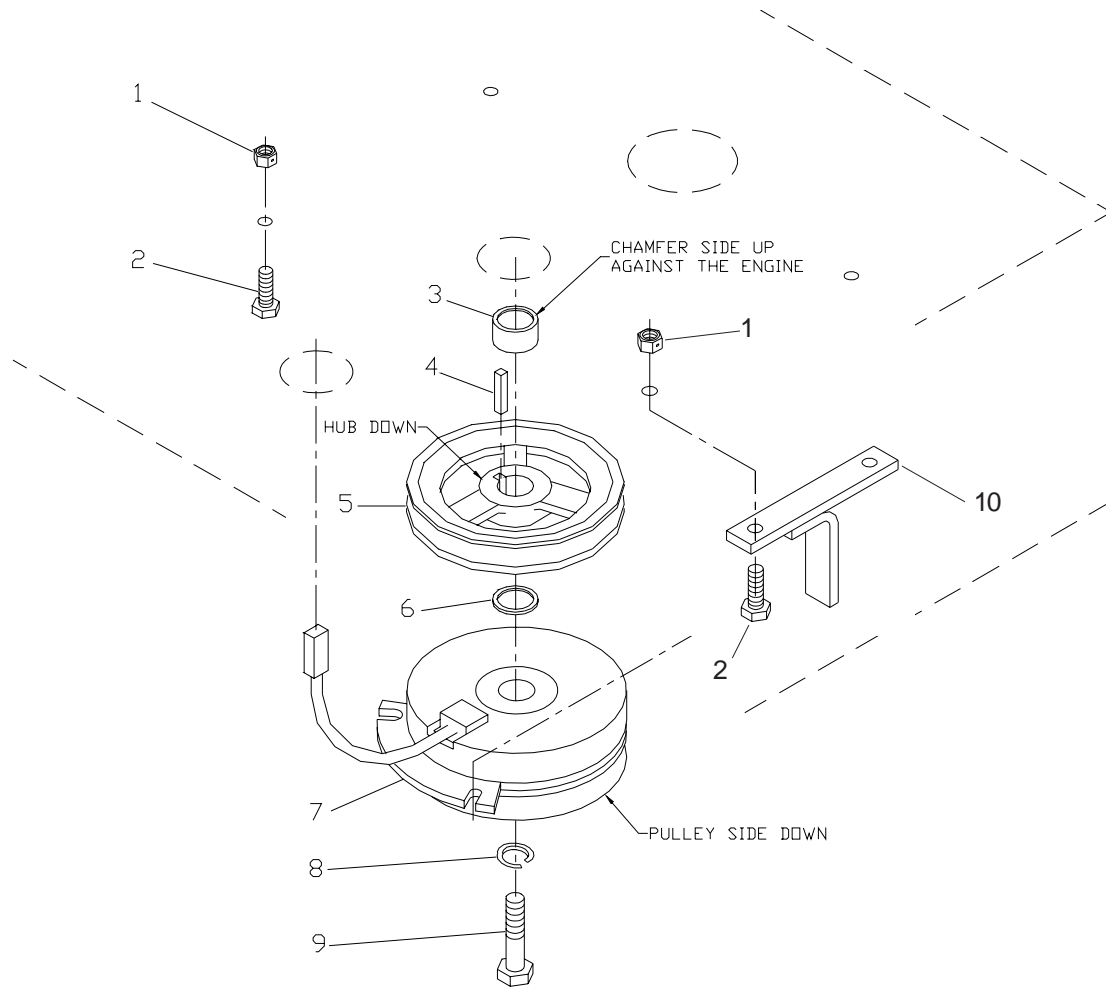

ENGINE ASSEMBLY

ITEM	PART NO.	QTY.	DESCRIPTION
1	539990184	4	NUT 5/16C CENTERLOCK
2	539990669	4	HCS 5/16C X 1 3/4
3	539101720	1	SPACER
4	539101995	1	KEY 1/4 SQ. X 1 1/8
5	539103259	1	PULLEY
6	539102050	1	10GA. MACHINERY BUSHING
7	539103245	1	ELECTRIC CLUTCH
8	539990247	1	7/16 LOCKWASHER
9	539991120	1	HCS 7/16F X 2 1/2
10	539106819	1	CLUTCH TIE DOWN