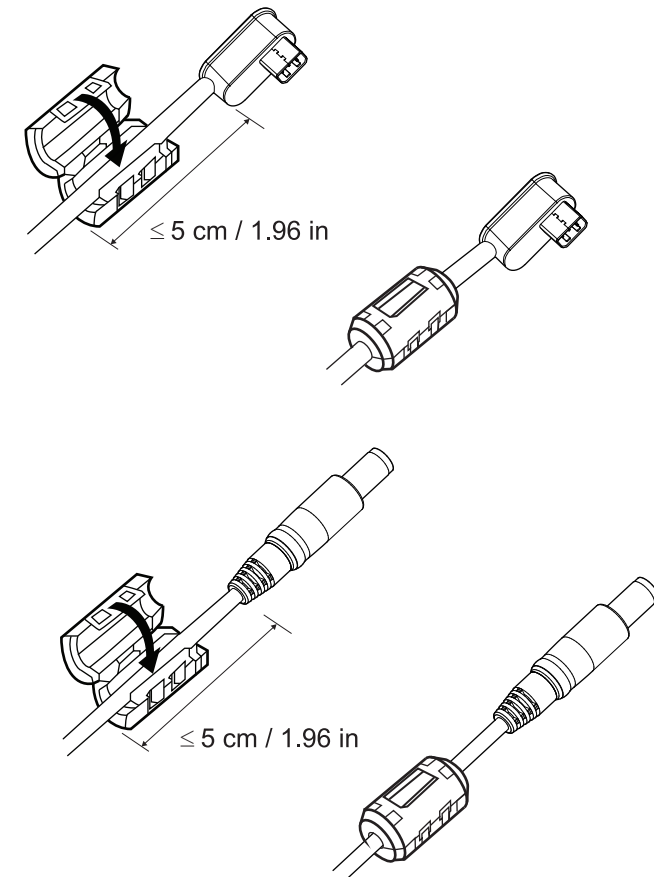

5 Attach the Ferrite Cores

- NOTE: The power adapter and USB cable are not shipped with the power companion. Use the power adapter of your Dell computer.
- OPMERKING: de voedingsadapter en de USB-kabel worden niet meegeleverd met de draagbare voeding. Gebruik de voedingsadapter van uw Dell-computer.
- メモ: 電源アダプタとUSBケーブルはPower Companionに付属されていません。Dell コンピュータの電源アダプタをご使用ください。
- 참고: 전원 어댑터와 USB 케이블은 전원 제품과 함께 제공되지 않습니다. Dell 컴퓨터의 전원 어댑터를 사용하십시오.
- 注: 电源适配器和USB线并未随电源一起提供。请使用您Dell计算机的电源适配器。
- 請注意: 電源變壓器及USB纜線非隨附項目。請使用您Dell電腦的電源變壓器。
- LƯU Ý: Adapter nguồn và cáp USB không gửi kèm theo các thiết bị điện. Hãy dùng adapter nguồn cho máy tính Dell của bạn.
- ПРИМЕЧАНИЕ. Адаптер питания и кабель USB не поставляются в комплекте. Используйте блок питания компьютера Dell.
- REMARQUE: l'adaptateur d'alimentation et le câble USB ne sont pas fournis avec le compagnon d'alimentation. Utilisez l'adaptateur d'alimentation de votre ordinateur Dell.
- Hinweis: Netzteil und USB-Kabel werden nicht mit dem Stromversorgungsbegleiter geliefert. Verwenden Sie das Netzteil Ihres Dell-Computers.
- NOTA: L'adattatore di corrente ed il cavo USB non sono inviati insieme al caricatore. Utilizzare adattatore di corrente ed il cavo USB del computer Dell.
- NOTA: El adaptador de alimentación y el cable USB no se suministran con el dispositivo de alimentación. Utilice el adaptador de alimentación de su equipo Dell.
- NOTA: O adaptador de energia e o cabo USB não são enviados com o acompanhamento de energia. Use o adaptador de energia de seu computador Dell.
- UWAGA: zasilacz ani kabel USB nie są dostarczane wraz z urządzeniem power companion. Należy użyć zasilacza komputera Dell.
- NOT: Güç adaptörü ve USB kablosu güç eşytle gönderilmez. Lütfen Dell bilgisayarınızın güç adaptörünü kullanın.

ערה: מתאם החשמל וכבל ה-USB אינם מצורפים ל-Power Companion. השתמש במתאם החשמל של מחשב Dell שברשותך.