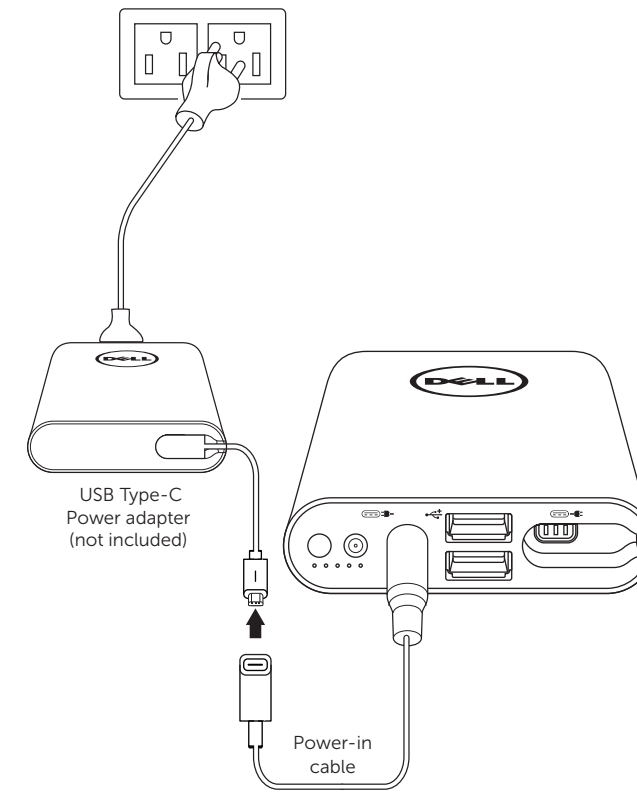

Dell PW7015MC Power Companion

Quick Start Guide

What's in the box

Features

1 Charge the power companion before first use

2 Connect the power companion to the USB Type-C port on your laptop and press the power button to start charging your laptop