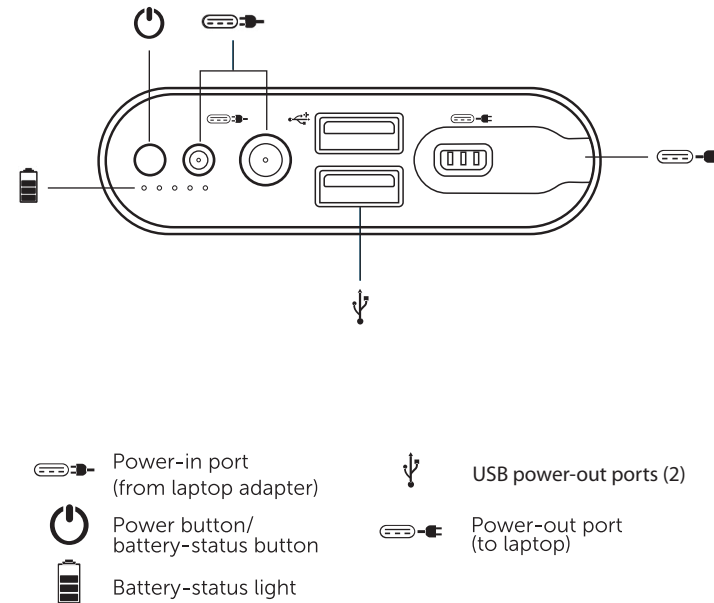

Dell PW7015MC Power Companion

Quick Start Guide

What's in the box

Features

1 Charge the power companion before first use

2 Connect the power companion to the USB Type-C port on your laptop and press the power button to start charging your laptop