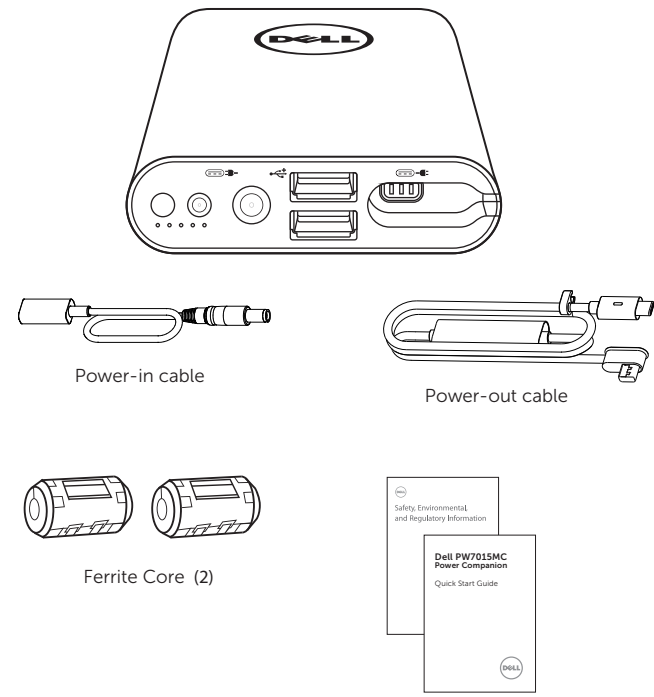

Dell PW7015MC Power Companion

Quick Start Guide

What's in the box

Features

1 Charge the power companion before first use

2 Connect the power companion to the USB Type-C port on your laptop and press the power button to start charging your laptop