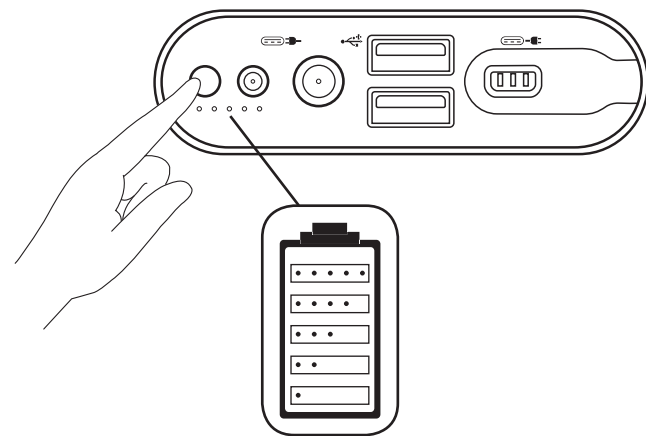

4 Check the power companion battery status