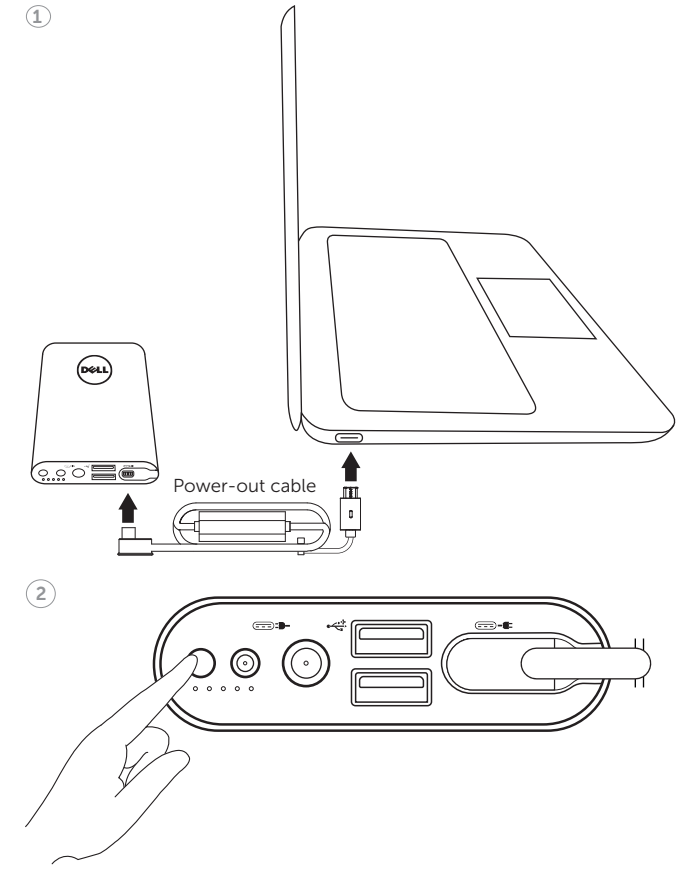

Dell PW7015MC Power Companion

Quick Start Guide

What's in the box

Features

1 Charge the power companion before first use

2 Connect the power companion to the USB Type-C port on your laptop and press the power button to start charging your laptop