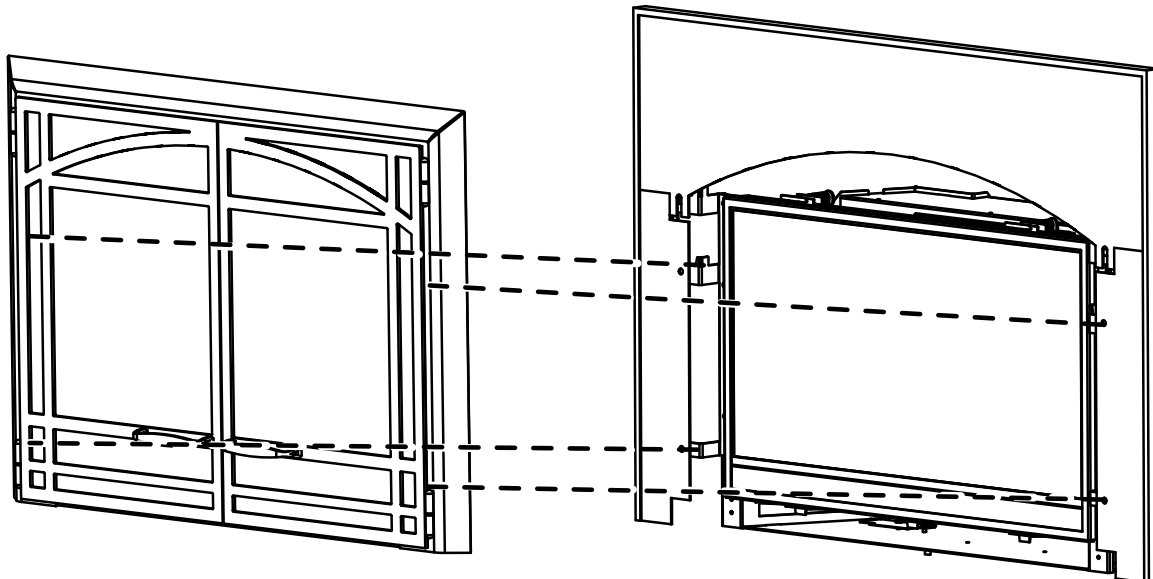

TURN OFF THE APPLIANCE AND ALLOW IT TO COMPLETELY COOL BEFORE PROCEEDING.

INSTALLATION INSTRUCTIONS

The four hanging brackets are pre-mounted onto the back of the screen face. To install the screen face on the Designer or Ravenna gas insert, align the four hanging brackets with their corresponding mounting brackets, located on the left and right side of the insert. Set the hanging brackets onto the mounting brackets and slide the face down until the brackets are fully seated (see *Figure 1*).