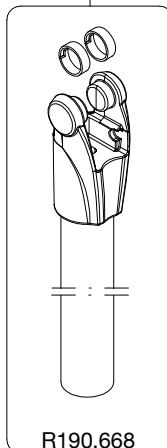

Manfrotto

PROFESSIONAL CAMERA SUPPORTS

ART. 190CXPRO3

For serial number
from A1106804

R190M,607

R190,692

R190,629

R410,27

R190M,608

R190,518

R190,506

R190M,623

R190,622

R458,39

R190,609

R190,668

R190,427

R190,528

R190,602

R190,616

TO BE MOUNTED
ON TUBES

R190,406

TO BE MOUNTED
ON CLAMPING-COLLARS

R190,705