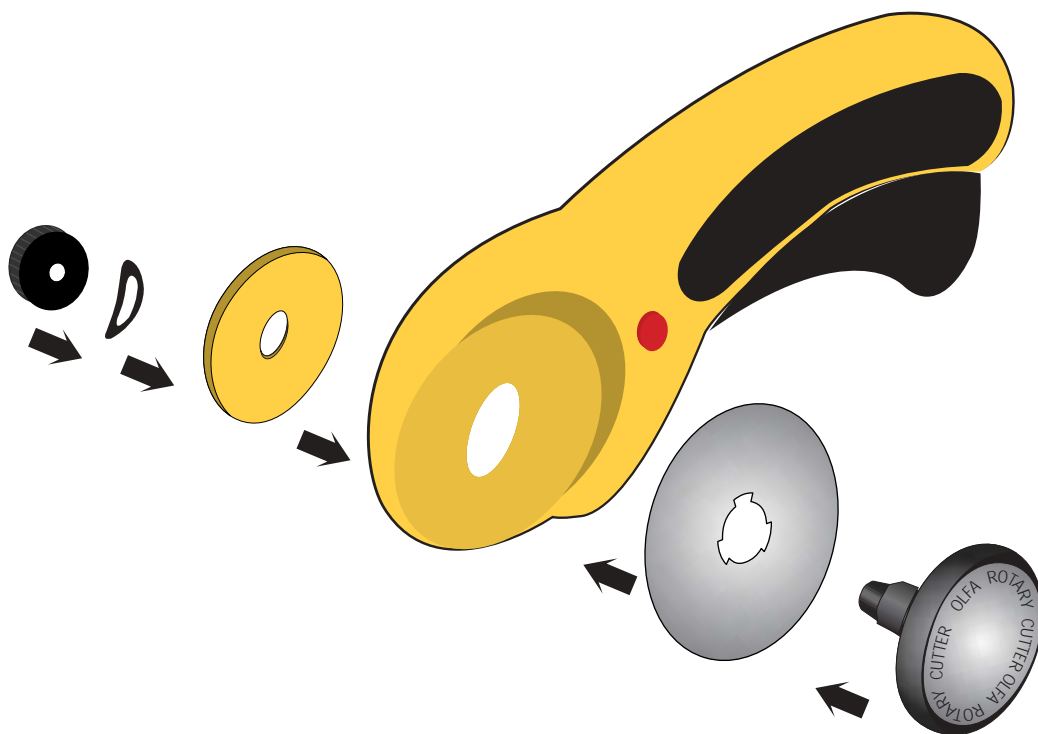

Rotary Cutter Assembly (RTY-1/DX – 28mm & RTY-3/DX – 60mm)

Note: Reverse order to opposite side of cutter for left-handed use.

Free Manuals Download Website

<http://myh66.com>

<http://usermanuals.us>

<http://www.somanuals.com>