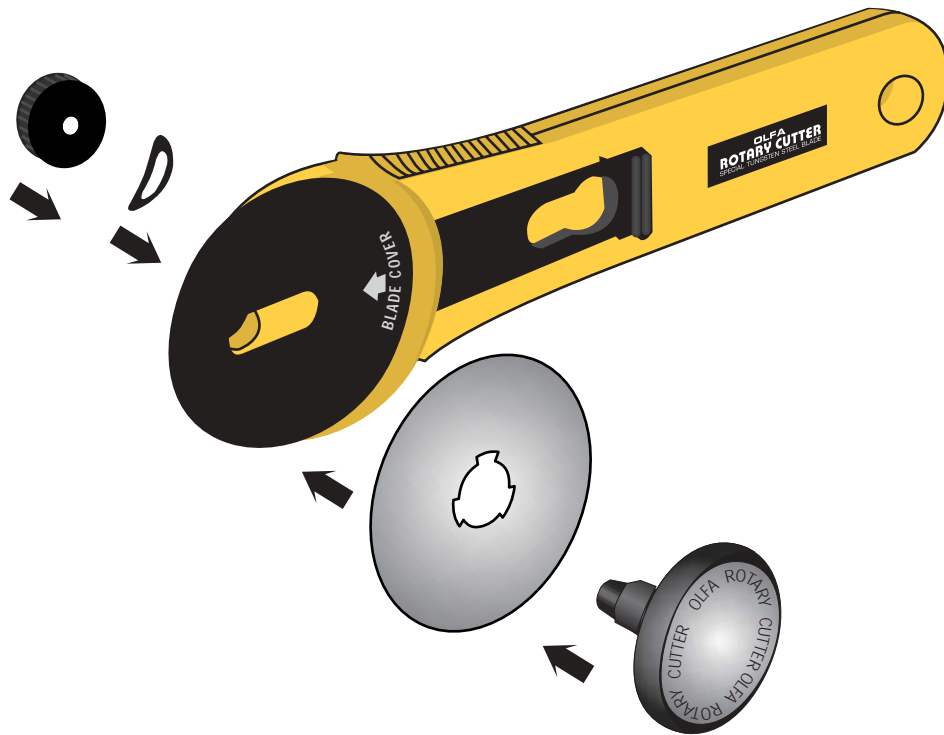

# Rotary Cutter Assembly (RTY-1/G – 28mm & RTY-2/G – 45mm & RTY-3/G – 60mm)