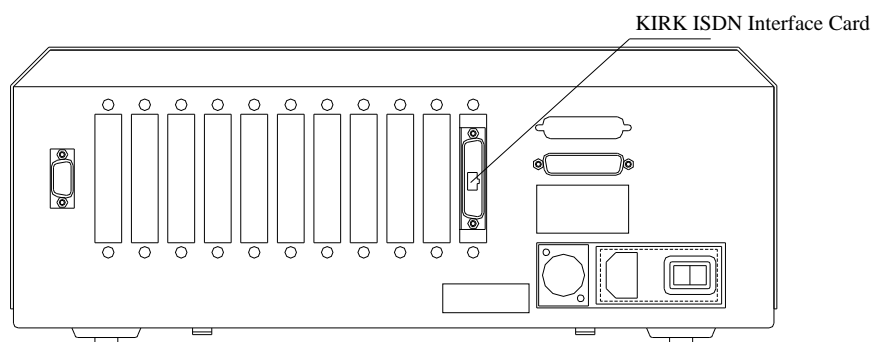

Introduction

The KIRK ISDN Interface Card creates the interface between the switch and the digital cordless lines in the DECT solution. Furthermore, the KIRK ISDN Interface Card secures a galvanic isolation between the DECT solution and the switch (or the network provider).

1. KIRK ISDN NET5 Interface Card Features

The KIRK ISDN NET5 Interface Card contains the following features:

- The 2 Mbps KIRK ISDN Interface Card performs a 32 channel digital interface
- Up to 30 simultaneous conversations
- One RJ45 for 2 Mbit connection to Ethernet
- External data/paging and setup via RS232 serial interface
- Local RS232 for configuration, maintenance and debugging
- Transparency for the ISDN CLIP function
- Display (call info)

Additional KIRK ISDN QSIG 3.0 Interface Card features are:

- Call Hold
- Call Waiting
- Call Transfer

3. Installation

1. 1 Power down the KIRK Wireless Server.
2. 2 Remove the top cover by unscrewing the screws on both sides of the KIRK Wireless Server and the screws at the rear panel.

1. 3 Remove the blind cover plate in front of the slot closest to the power supply (see figure above).
2. 4 Insert the KIRK ISDN Interface Card in the slot and mount the two screws from the blind cover.
3. 5 Replace the top cover.
4. 6 Connect an RJ45 cable (not included) between the KIRK ISDN Interface Card on the rear of the KIRK Wireless Server and the switch.
5. 7 Power up the KIRK Wireless Server 1500 again.

Software and help files are available at www.kirktelecom.com