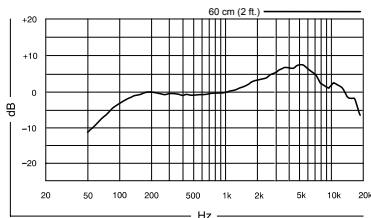

Weight

300 g (10.58 oz.)

Switch

On/Off Switch

Connector

Three-pin professional audio (XLR), male

Environmental Conditions

Operating Temperature	-20° to 165° F (-29° to 74° C)
Relative Humidity	0 to 95%

1 Pa=94 dB SPL

Typical Frequency Response

Overall Dimensions

Optional Accessories and Replacement Parts

Microphone Clip for SM58, SM57, SM87A, Beta 87A, Beta 87C, PGA57, PGA58, PGA48, PGA81 Microphone Clip for SM58, SM57, SM87A, Beta 87A, Beta 87C, PGA57, PGA58, PGA48, PGA81	A25D
5/8" to 3/8" Thread Adapter	31A1856
7.6 m (25 ft.) Cable (XLR-XLR)	C25J
25 foot (7.5m) Triple-Flex® Microphone XLR Cable with chrome connectors	C25F
PGA48 Replacement Grille	RPMP48G