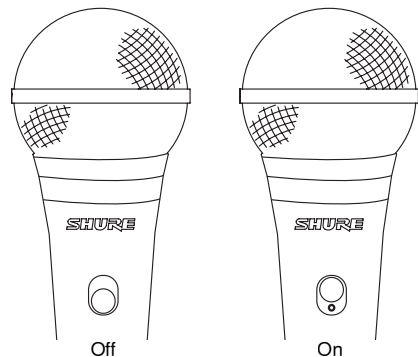

On/Off Switch