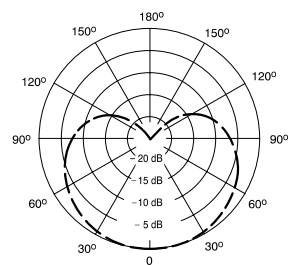

Certifications

This product meets the Essential Requirements of all relevant European directives and is eligible for CE marking.

The CE Declaration of Conformity can be obtained from:
www.shure.com/europe/compliance

Authorized European representative:
Shure Europe GmbH
Headquarters Europe, Middle East & Africa
Department: EMEA Approval
Jakob-Dieffenbacher-Str. 12
75031 Eppingen, Germany
Phone: 49-7262-92 49 0
Fax: 49-7262-92 49 11 4
Email: info@shure.de

Typical Polar Pattern