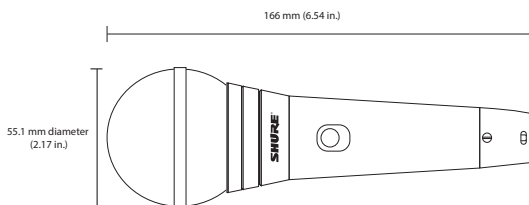

Weight

300 g (10.58 oz.)

Switch

On/Off Switch

Connector

Three-pin professional audio (XLR), male

Environmental Conditions

Operating Temperature	-20° to 165° F (-29° to 74° C)
Relative Humidity	0 to 95%

1 Pa=94 dB SPL

Typical Frequency Response

Overall Dimensions

Optional Accessories and Replacement Parts

Microphone Clip for SM58, SM57, SM87A, Beta 87A, Beta 87C, PGA57, PGA58, PGA48, PGA81 Microphone Clip for SM58, SM57, SM87A, Beta 87A, Beta 87C, PGA57, PGA58, PGA48, PGA81	A25D
5/8" to 3/8" Thread Adapter	31A1856
7.6 m (25 ft.) Cable (XLR-XLR)	C25J
25 foot (7.5m) Triple-Flex® Microphone XLR Cable with chrome connectors	C25F
PGA48 Replacement Grille	RPMP48G