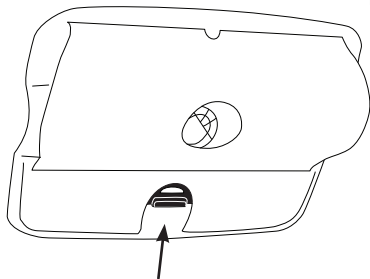

BELKIN®

Laptop Cooling Lounge Quick Installation Guide

Step 1: Find your preferred comfortable height by adjusting the wing.