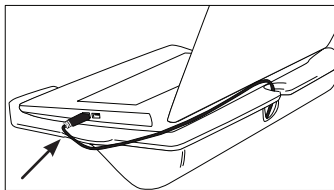

Step 2: Plug in the cable's USB connector to an available USB port on your laptop.