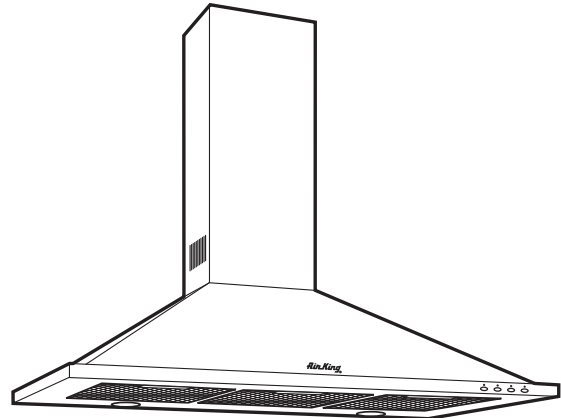

Barcelona® Collection Wall Mounted Range Hood

600 CFM/14.0 SONES @ 0.10" WG. HVI CERTIFIED 120 Volts, 2.8 amps, 60 hz.

• **Dimensions**

Overall bottom projection - 19¹¹/₁₆"
Height (less chimney) - 11¹/₈"
Available widths: 30" (29⁹/₁₆"), 36" (35¹/₂"), 48" (47¹/₈")

• **Hood Body**

Brushed stainless steel.

• **Motor**

3 speed, permanently split capacitor motor. Rated 120 volts, 60 hz., 2.8 amps.

• **Lighting**

2 - Hi spot ES 16, 50 watt maximum halogen lights.

• **Ducting Options**

Vertical ducting: 6" round duct adapter complete with polymeric back draft damper ensuring quiet operation.
Ductless: Requires charcoal filter (not included).

• **Blower Wheel**

Dual inlet, electronically balanced polymeric centrifugal blower wheel, 5²⁷/₃₂" width 59 paddles.

• **Mounting**

Ceiling mounted with included mounting bracket. Install 20" to 30" from cooking surface.

• **Filters**

Grease Filter: Dishwasher safe, BCGF-01 (included).
Charcoal Filter: BCCF-01 (not included).

• **Available Finishes**

Stainless Steel.

GRAN SERIES