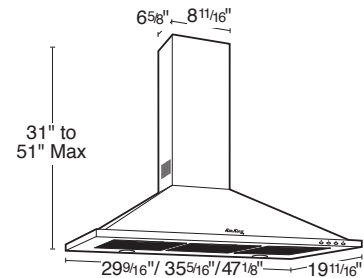

PERFORMANCE

	Static Pressure (inches of w.g.)								HVI Sones @ .1 SP	Fan Speed RPM	Power Watts
	0	0.1	0.25	0.5	0.75	1.0	1.5	2.0			
Air Flow - CFM	609	600	587	568	546	520	446	344	14.0	2560	542

PROJECT				ARCHITECT					
LOCATION				ENGINEER					
CONTRACTOR				SUBMITTED BY			DATE		
FAN NUMBER	MODEL NUMBER	CFM	IN W.G.	RPM	WATTS	AMPS	SONES	QTY	OPTIONAL EQUIPMENT & REMARKS

U.S.: 820 Lincoln Drive
West Chester, Pennsylvania 19380-4466
Tel: (610) 692-7400 • 877-304-3785
Fax: (610) 696-8048

Canada: 110 Glidden Road
Brampton, Ontario L6T 2J3
Tel: (905) 456-2033
Fax: (905) 456-1015