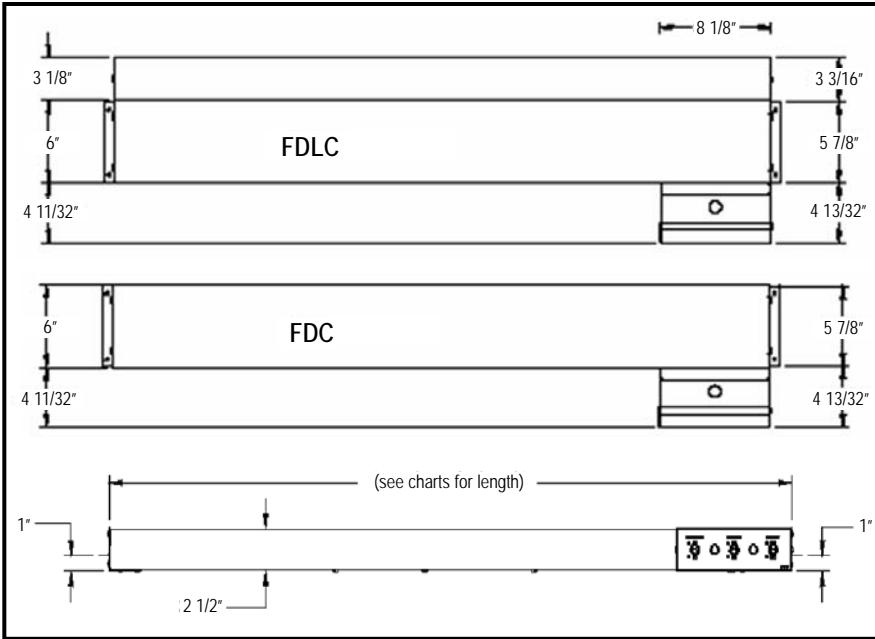

PRODUCT:

QUANTITY:

ITEM #:

Single C*Radiant Overhead Warmers

PRODUCT SPECIFICATIONS

Construction:

C*Radiant™ Overheads are supplied with Stainless Steel Housing and control box. Ceramic InfraRed Heating Elements. Polished mirror stainless steel reflectors. Unit is fully insulated with one inch insulation. Hanging Angle brackets are supplied.

Electrical Information:

C*Radiant™ Overheads are supplied with a rocker switch that turns the power on and, for lighted units, one that turns on the lights. Standard Single unit sizes 54" and above are only available in 208V and 240V (Lighted unit is 120/208V or 120/240V). High Watt Single unit sizes 48" and above are only available in 208V and 240V. Can order with standard side mounted box or remote infinite control box (add R to the end of model number).

Electrical Specifications:

Standard Single Units Available in 120V, 208V and 240V

Lighted Single Units Available in 120V, 120V/208V or 120V/240V

Overall Dimensions:

Single Units: 6" W x 2½" H
Lighted Single Units: 9" W x 2½" H
Side Mounted Box: 4 13/32" W x 2½" H x 8 1/8" L
(See charts for individual lengths)

Shipping:

Freight Class: 92½
FOB: Dallas, TX

	High Wattage			
	Model	Length	Watts	Weight
High Wattage	FDC-18H	18"	700	8 lbs
	FDC-24H	24"	800	9 lbs
	FDC-30H	30"	1150	10 lbs
	FDC-36H	36"	1350	12 lbs
	FDC-42H	42"	1500	13 lbs
	FDC-48H	48"	2000	14 lbs
	FDC-54H	54"	2200	15 lbs
	FDC-60H	60"	2700	18 lbs
	FDC-66H	66"	2700	20 lbs
	FDC-72H	72"	3000	22 lbs
	Standard Wattage			
	Model	Length	Watts	Weight
Standard Wattage	FDC-18L	18"	500	8 lbs
	FDC-24L	24"	700	9 lbs
	FDC-30L	30"	850	10 lbs
	FDC-36L	36"	1000	12 lbs
	FDC-42L	42"	1200	13 lbs
	FDC-48L	48"	1500	14 lbs
	FDC-54L	54"	1500	16 lbs
	FDC-60L	60"	2000	18 lbs
	FDC-66L	66"	2000	20 lbs
	FDC-72L	72"	2000	22 lbs

Lighted C*Radiant Overhead Warmers

	High Wattage			
	Model	Length	Watts	Weight
High Wattage	FDLC-18H	18"	780	10 lbs
	FDLC-24H	24"	880	11 lbs
	FDLC-30H	30"	1230	13 lbs
	FDLC-36H	36"	1510	14 lbs
	FDLC-42H	42"	1680	16 lbs
	FDLC-48H	48"	2110	18 lbs
	FDLC-54H	54"	2380	20 lbs
	FDLC-60H	60"	2940	22 lbs
	FDLC-66H	66"	2940	24 lbs
	FDLC-72H	72"	3240	26 lbs
	Standard Wattage			
	Model	Length	Watts	Weight
Standard Wattage	FDLC-18L	18"	580	10 lbs
	FDLC-24L	24"	780	11 lbs
	FDLC-30L	30"	930	13 lbs
	FDLC-36L	36"	1160	14 lbs
	FDLC-42L	42"	1360	16 lbs
	FDLC-48L	48"	1660	18 lbs
	FDLC-54L	54"	1660	20 lbs
	FDLC-60L	60"	2240	22 lbs
	FDLC-66L	66"	2240	24 lbs
	FDLC-72L	72"	2240	26 lbs

*APW Wyott reserves the right to modify specifications or discontinue models without incurring obligation.