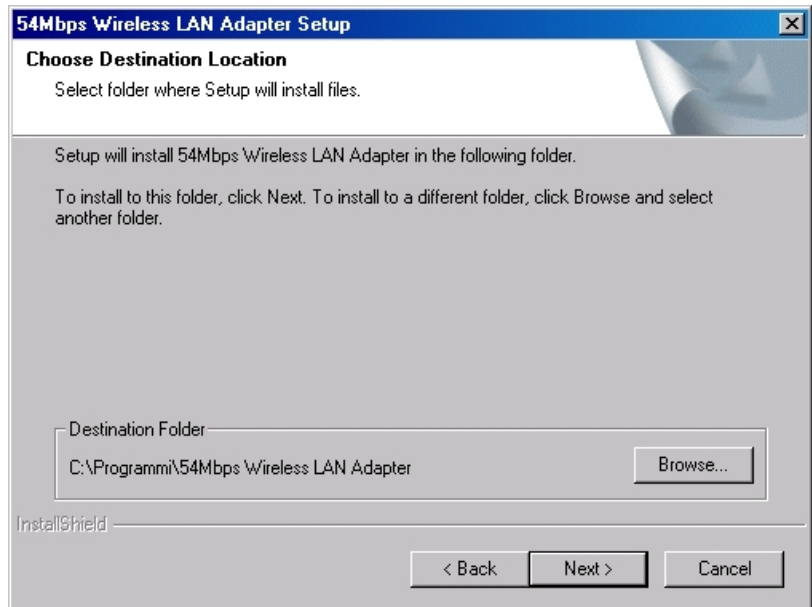

### NOTE:

All the captured images of installation mentioned in this user's manual were based on Windows XP operating system. For installation on other Windows OS, e.g. Windows 98 SE, all the procedures remains the same.

Follow the installation procedure:

InstallShield Wizard starts. Click "**Next**" to continue.

Click "**Next**" to install the program files in the default folder.

Select the second option, and click "**Finish**" to complete the installation.