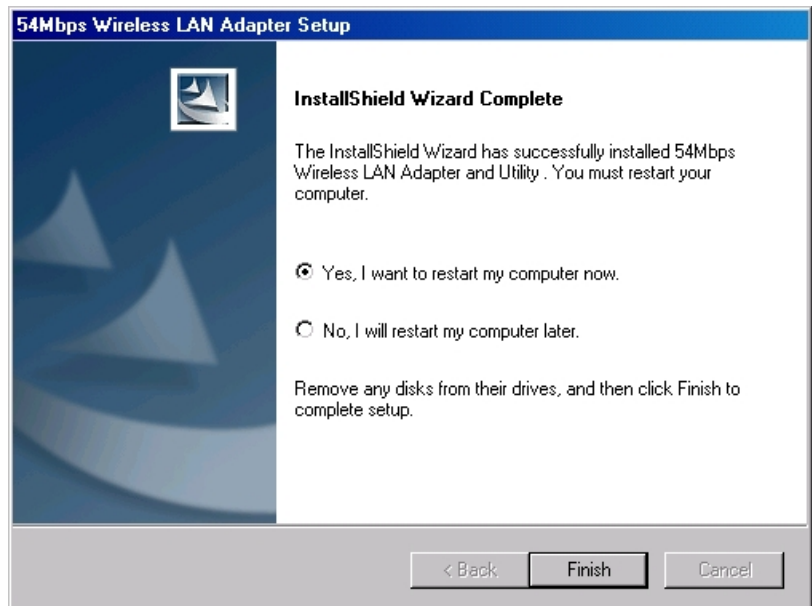

Follow the installation procedure:

InstallShield Wizard starts. Click "**Next**" to continue.

Click "**Next**" to install the program files in the default folder.

Select the second option, and click "**Finish**" to complete the installation.