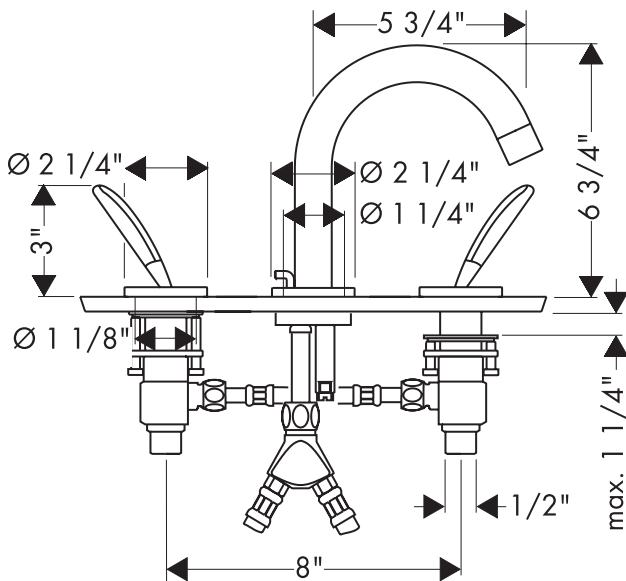

Axor Starck Classic Widespread Lavatory Set

10133XX1

Product Features

- Feather style handles with low profile trim
- 90° Ceramic cartridges
- Flexible connecting hoses accommodate a variety of installations
- Cascade no-clog aerator
- 2.2 gpm max.
- Includes pop-up drain

10133821

Required Accessories

- Requires 1/2" supply lines

Installation Notes

- Max. thickness of mounting surface 1 1/4"
- Hole sizes in mounting surface: valves 1 1/4", spout 1 3/8"

The measurements shown are for reference only.