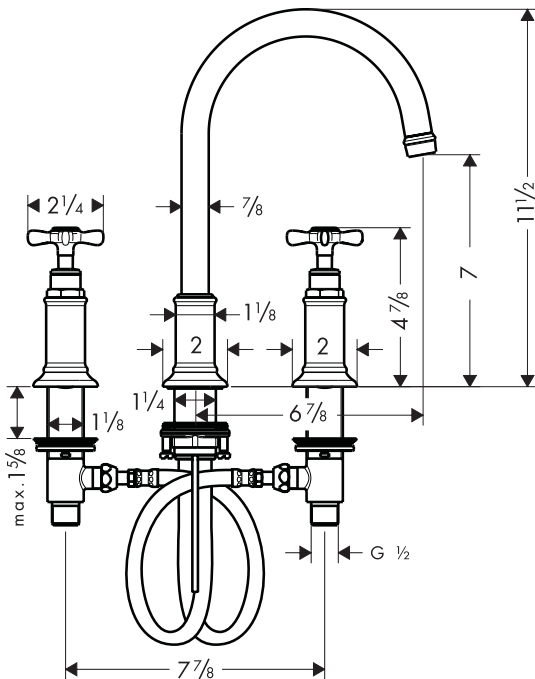

Axor Montreux Widespread Lavatory Faucet

16513XX1

ECO
RIGHT

Product Features

- Traditional cross handles
- Solid brass
- 90° ceramic cartridges
- Includes pop-up drain
- Spout swivels 150°
- Max. flow rate 1.5 gpm

Required Accessories

1/2" hot and cold supply lines

The measurements shown are for reference only.

Products and specifications shown are subject to change without notice.

Specification sheet revised 1/2009