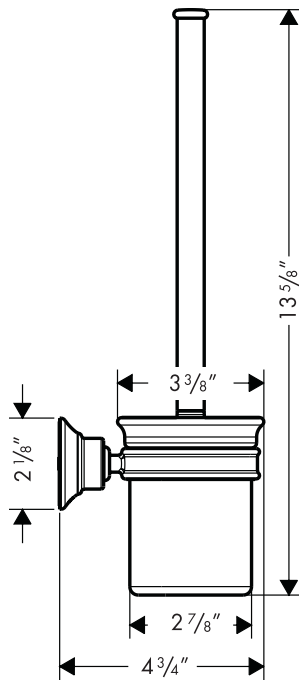

Available Finishes

Chrome	42035000
Brushed Nickel	42035820
Polished Nickel	42035830

The measurements shown are for reference only.

Products and specifications shown are subject to change without notice.

Specification sheet revised 3/2008

AXOR®
hansgrohe