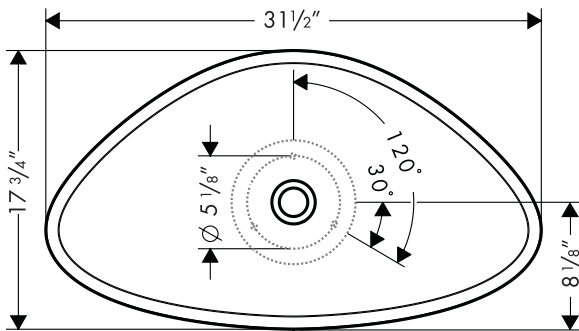

Axor Massaud Wash Bowl, Large

42300000

Product Features

- Cast marble

Available Finishes

White

42300000

Installation Notes

Max. thickness of mounting surface

1 3/8"

Recommended drain - Decolav or equivalent (not available from Hansgrohe)

The measurements shown are for reference only.

Products and specifications shown are subject to change without notice.