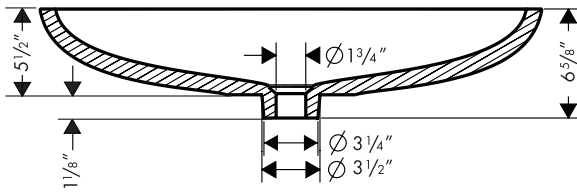

Max. thickness of mounting surface

1 3/8"

Recommended drain - Decolav or equivalent (not available from Hansgrohe)

The measurements shown are for reference only.

Products and specifications shown are subject to change without notice.