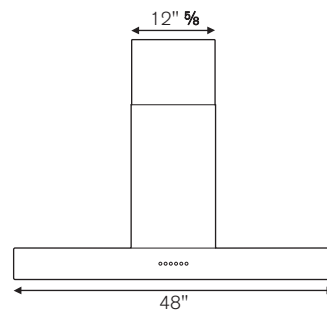

BERTAZZONI DESIGN SERIES

48" WALL MOUNT HOOD K48 CON X

FEATURES

Hood finishing	stainless steel
Motor	1
Speed	3
Hood control	electronic
Halogen lights	2
Filters	aluminum mesh
Max extraction power	600 cfm

TECHNICAL SPECIFICATIONS

Voltage, Frequency	120 V, 60 Hz
Max Amp usage, power rating	3.3 A - 400 W
Certification	cETLus
Warranty	2 years parts and labor

ACCESSORIES

Extension Kit	code 901256
Recirculation Kit	code 901154

Duct cover included

INSTALLATION INSTRUCTIONS

Bertazzoni recommends to operate the appliance after it has been properly installed. Please refer to the installation manual for further details.

Disclaimer: while every effort has been made to insure the accuracy of the information contained in this brochure, Fratelli Bertazzoni reserves the right to change any part of the information at any time without notice.

Fratelli Bertazzoni, Bertazzoni and the winged wheel brand icon are registered trademarks of Bertazzoni Spa.

bertazzoni.com