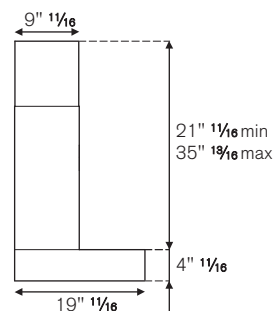

BERTAZZONI DESIGN SERIES

48" WALL MOUNT HOOD K48 CON X

FEATURES

Hood finishing	stainless steel
Motor	1
Speed	3
Hood control	electronic
Halogen lights	2
Filters	aluminum mesh
Max extraction power	600 cfm

TECHNICAL SPECIFICATIONS

Voltage, Frequency	120 V, 60 Hz
Max Amp usage, power rating	3.3 A - 400 W
Certification	cETLus
Warranty	2 years parts and labor

ACCESSORIES

Extension Kit	code 901256
Recirculation Kit	code 901154

Duct cover included

INSTALLATION INSTRUCTIONS

Bertazzoni recommends to operate the appliance after it has been properly installed. Please refer to the installation manual for further details.

Disclaimer: while every effort has been made to insure the accuracy of the information contained in this brochure, Fratelli Bertazzoni reserves the right to change any part of the information at any time without notice.

Fratelli Bertazzoni, Bertazzoni and the winged wheel brand icon are registered trademarks of Bertazzoni Spa.

bertazzoni.com