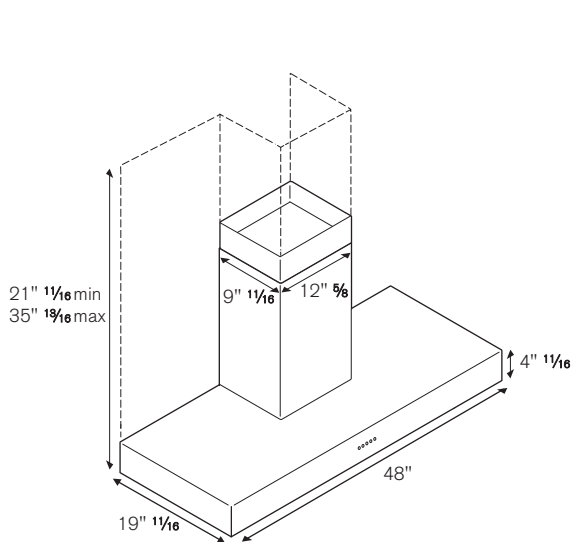

BERTAZZONI DESIGN SERIES

48" WALL MOUNT HOOD K48 CON X

FEATURES

Hood finishing	stainless steel
Motor	1
Speed	3
Hood control	electronic
Halogen lights	2
Filters	aluminum mesh
Max extraction power	600 cfm

TECHNICAL SPECIFICATIONS

Voltage, Frequency	120 V, 60 Hz
Max Amp usage, power rating	3.3 A - 400 W
Certification	cETLus
Warranty	2 years parts and labor

ACCESSORIES

Extension Kit	code 901256
Recirculation Kit	code 901154

Duct cover included

INSTALLATION INSTRUCTIONS

Bertazzoni recommends to operate the appliance after it has been properly installed. Please refer to the installation manual for further details.

Disclaimer: while every effort has been made to insure the accuracy of the information contained in this brochure, Fratelli Bertazzoni reserves the right to change any part of the information at any time without notice.

Fratelli Bertazzoni, Bertazzoni and the winged wheel brand icon are registered trademarks of Bertazzoni Spa.

bertazzoni.com