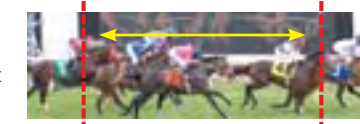

Field Of View (F.O.V.)

The side-to-side measurement of the circular viewing field or subject area. It is defined by the width in feet or meters of the area visible at 1,000 yards or meters. A wide-angle binocular features a wide field of view and is better for following action. Generally, the higher the magnification, the narrower the field of view.