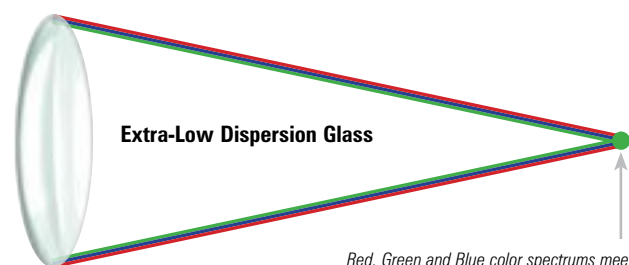

Why Extra-Low Dispersion? Unlike ordinary lens surfaces, the ED Prime Extra-Low Dispersion fluorite glass used in our new Legend Ultra-HD binoculars allows the visible colors of the spectrum to focus at virtually the same point. This helps provide improved color resolution and contrast, practically eliminates chromatic aberration and color-fringing, and brings out detail even under low-light conditions.

Red, Green and Blue color spectrums meet at the same focal plane, to eliminate color aberration and provide the ultimate in crisp, clear images.