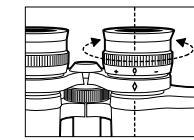

Diopter Adjustment

A fine-focus adjustment ring usually provided around one eyepiece to accommodate for vision differences between the right and left eyes.