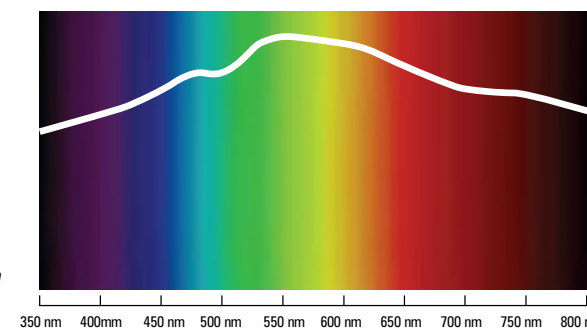

Ultra Wide-Band Custom A/R Coating System

All lens surfaces are individually custom coated in order to maximize the transmission of available, usable light across the entire, visible color spectrum (380nm-750nm).