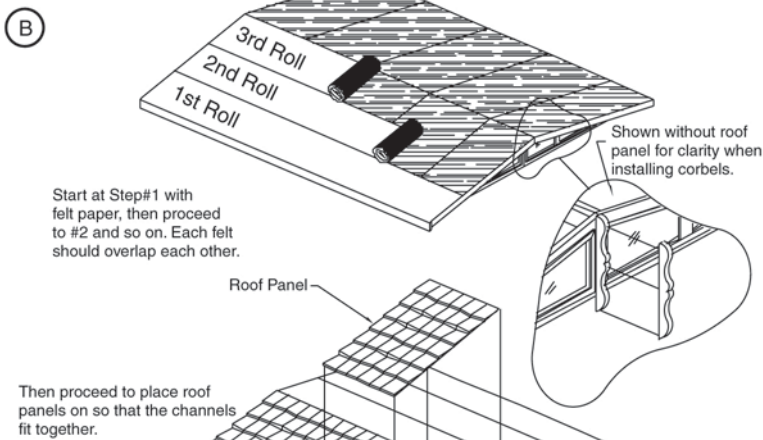

Savannah Rectangle Gazebo Assembly

Step 4: Roof Installation

It is strongly recommended that you use a ladder for the final steps of the gazebo assembly.

When installing the T1-11 plywood (grooved side facing down), the edge of the plywood should overhang the edge of the plexi-glass gable end 4 1/2".

1. Begin by placing one roof panel on to the roof section and secure using drywall screws (Figure A). Repeat this step until all of the roof panels are secured.
2. Once the roof panels are secured, roll out the felt paper along the bottom of the roof panels (Figure B). Make sure that each layer of felt paper overlaps the previous layer.
3. To help reinforce the gable ends, attach a corbel to each side, on the gable seam. Secure with drywall screws (Figure B).

Start at Step#1 with felt paper, then proceed to #2 and so on. Each felt should overlap each other.

Then proceed to place roof panels on so that the channels fit together.