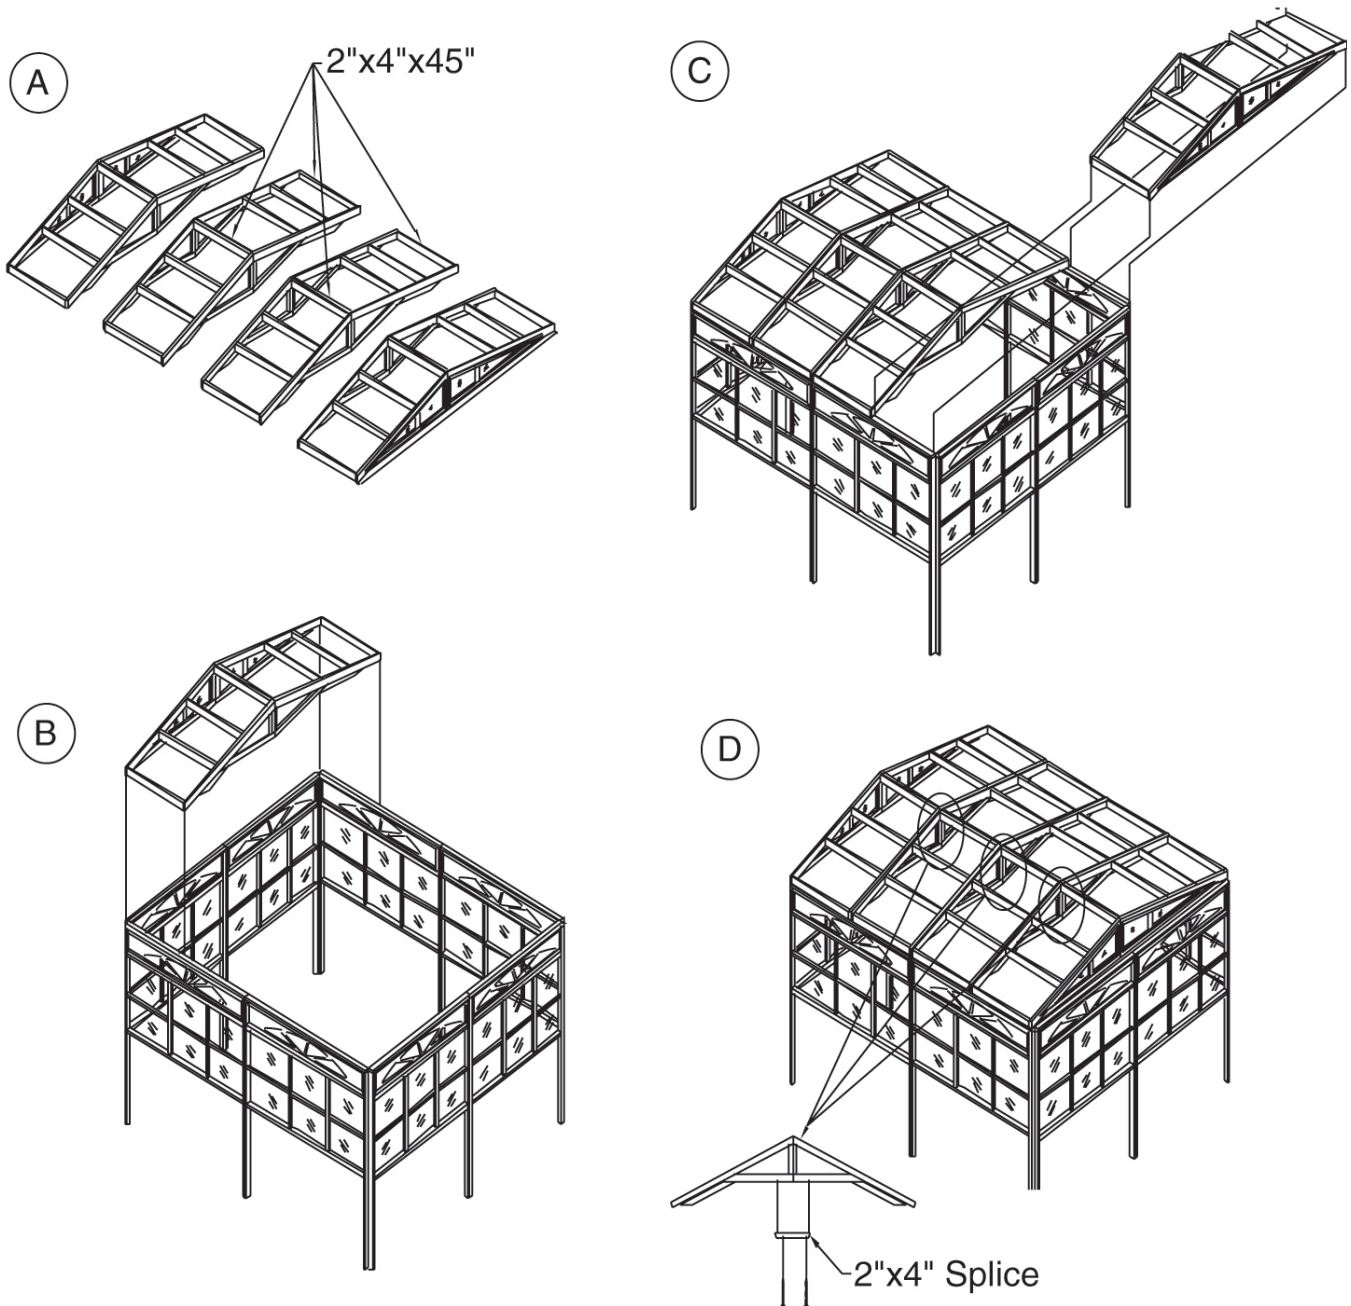

## Step 2: Roof Frame Assembly

When assembling the roof frame, it is recommended that you lay everything out and assemble it on a flat surface. It is also recommended that there be another person available when installing the roof frame on to the gazebo walls.

Check the parts list that came with your gazebo and make sure that all the parts are present. Also, please follow the written steps in conjunction with the figures that are shown.

1. Take the gable ends and attach together using drywall screws (Figure A). Use the toe-in method for attachment.
2. Stand each gable end up and place about 6' apart.
3. Take two 2"x4"x67" common rafters and attach them to both gable ends (Figure B). This will keep the roof frame assembly stable while completing the assembly process.
4. Attach two rafter boards at the ends of the gable roof assembly (Figure B).
5. Take four common rafters and attach them to their corresponding locations (as shown in Figure B). Make sure that each common rafter is spaced equally apart.
6. Using the provided drywall screws, attach the corbels (Figure B).
7. Repeat these steps until the roof frame assembly is complete.

## Step 3: Roof Panel Installation

It is strongly recommended that you use a ladder for the final steps of the gazebo assembly.

1. Each roof section (4 total) must be set on top of the wall panel assembly and secured. When complete, tie in each roof section to the next roof section with drywall screws (Figures A, B and C).
2. Use 2"x4" splice to reinforce the underside of the roof sections. Secure using drywall screws (Figure D).