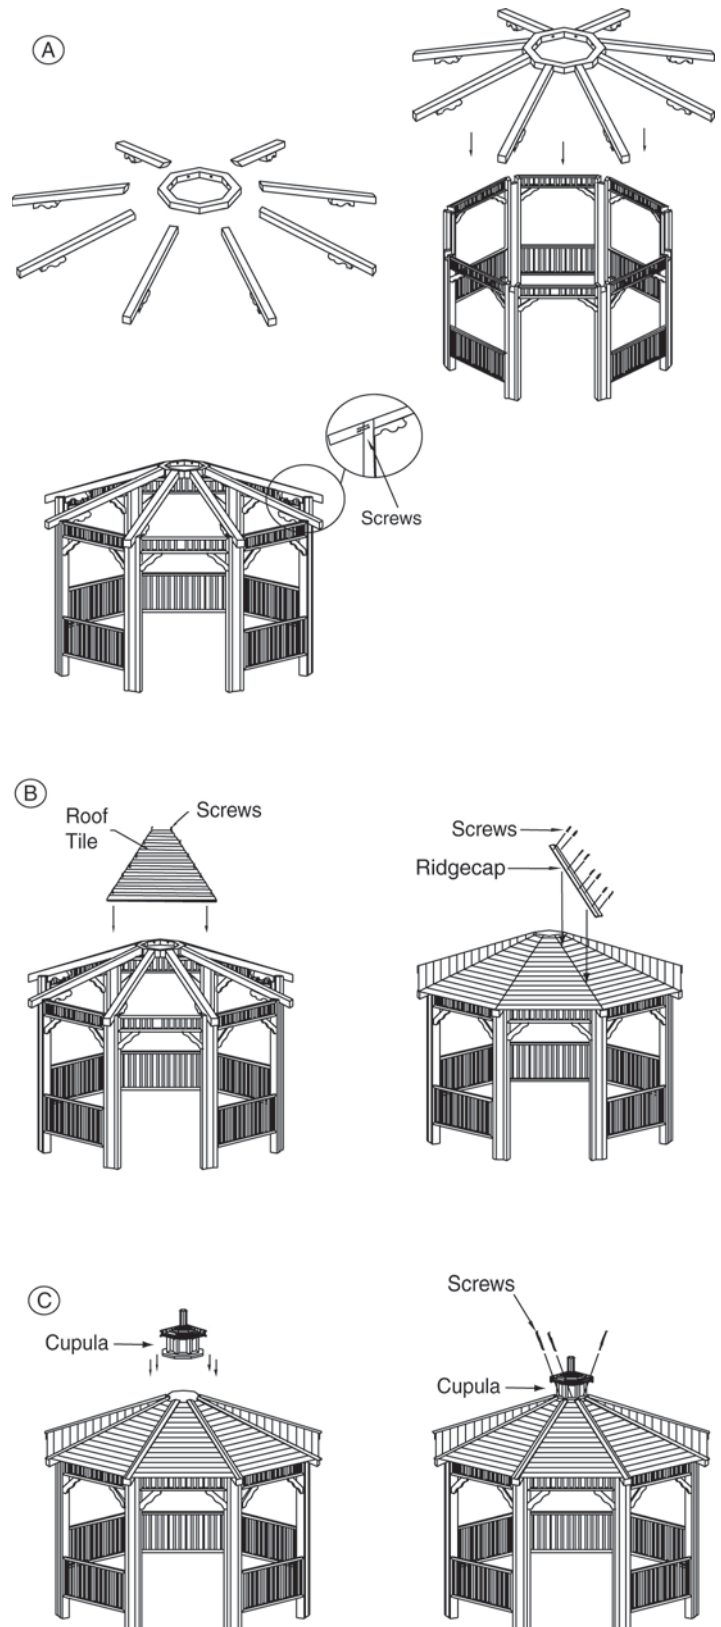

Step 2: Composition Roof Assembly

Check the parts list that came with your gazebo and make sure that all the parts are present. Also, please follow the written steps in conjunction with the figures that are shown.

1. Lay the 8-sided main roof support section flat on the ground. Referring the Figure A, attach the roof support boards to the 8-sided main roof support.
2. With the assistance of another person, place the roof frame assembly onto the assembled wall panels. There is a notch at each corner of the wall panel assembly (8 total). Place the roof frame in these notches and secure with drywall screws (Figure A).
3. Place the 4-sided roof tiles (8 total) in the corresponding positions on the roof frame (narrow end on top, wide end on the bottom). Make sure each roof tile is centered on each support before securing. Secure using drywall screws (Figure B). Repeat this step until the roof frame is completely covered.
4. Attach each ridgecap with drywall screws (Figure B). Repeat this step until each roof joint is covered with a ridgecap.
5. With the aid of a ladder, place the copula on top of the finished gazebo. Using the drywall screws, attach the copula to the roof frame (Figure C).