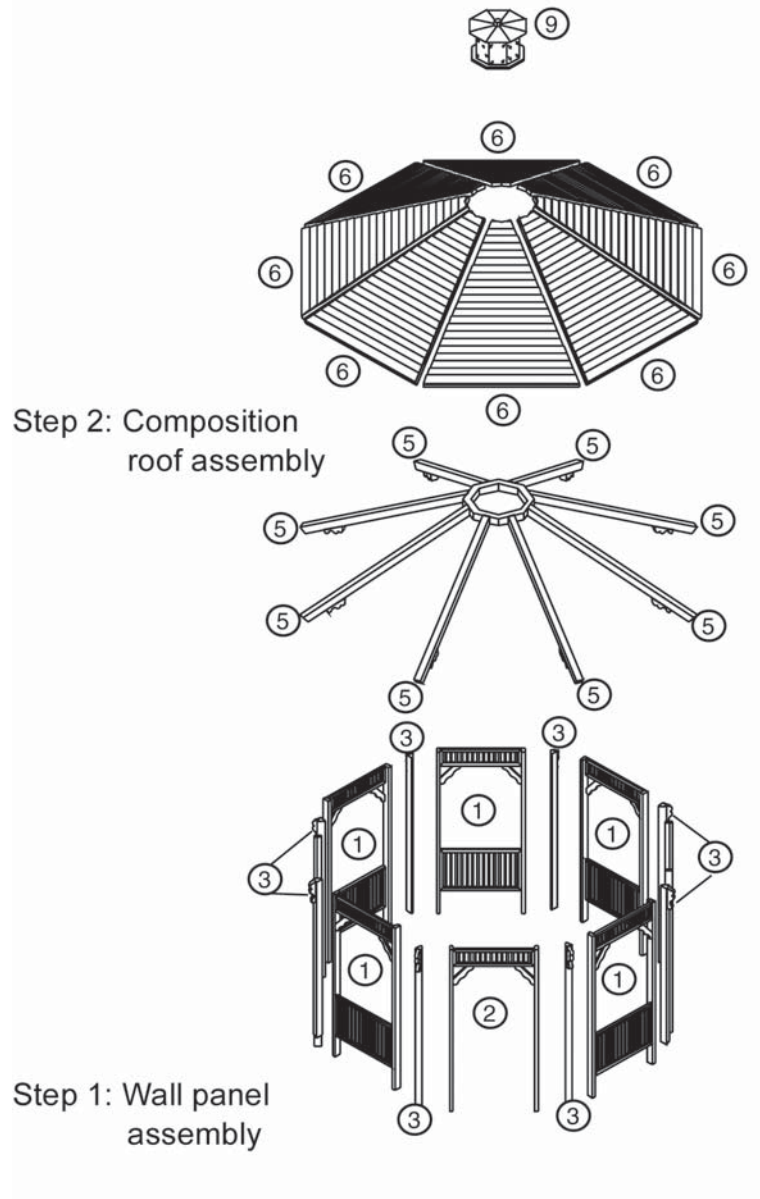

Savannah Octagon Gazebo Assembly

Order of Assembly

Whether you assemble your gazebo yourself or hire someone to do it, your new gazebo needs to be assembled in a specific order. Our Cal Enclosures professionals have determined through their experience that this is the easiest way to assemble your gazebo.