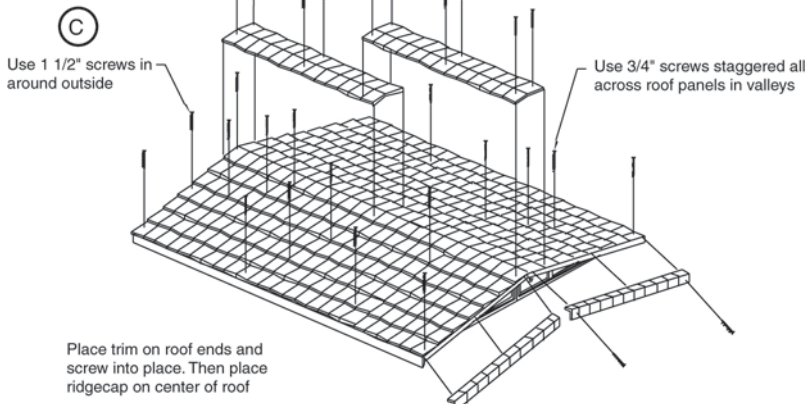

Use 1 1/2" screws in around outside

Use 3/4" screws staggered all across roof panels in valleys

Place trim on roof ends and screw into place. Then place ridgecap on center of roof

4. Place each roof tile panel on top of the roof. Do not secure yet. Line up tile panels and make sure that everything is flush, all the way around (Figure B) and that all the channels fit together.
5. Please use the following methods to secure the tile panels (Figure C):
  - a. Use 1 1/2" screws around the outside portion of the roof (outer-most edge).
  - b. Use 3/4" screws staggered all across the roof panels, in the valleys.
6. Attach the roof trim on each end of the roof using drywall screws (Figure C).
7. Place the ridgecap on top of the roof assembly and attach using drywall screws (Figure C).