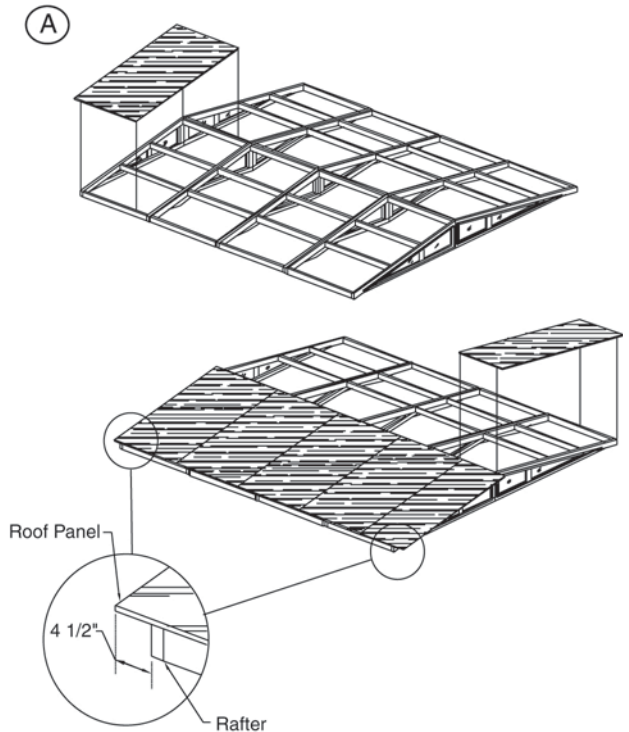

Savannah Rectangle Gazebo Assembly

Step 4: Roof Installation

It is strongly recommended that you use a ladder for the final steps of the gazebo assembly.

When installing the T1-11 plywood (grooved side facing down), the edge of the plywood should overhang the edge of the plexi-glass gable end 4 1/2".

1. Begin by placing one roof panel on to the roof section and secure using drywall screws (Figure A). Repeat this step until all of the roof panels are secured.
2. Once the roof panels are secured, roll out the felt paper along the bottom of the roof panels (Figure B). Make sure that each layer of felt paper overlaps the previous layer.
3. To help reinforce the gable ends, attach a corbel to each side, on the gable seam. Secure with drywall screws (Figure B).

Start at Step#1 with felt paper, then proceed to #2 and so on. Each felt should overlap each other.

Then proceed to place roof panels on so that the channels fit together.