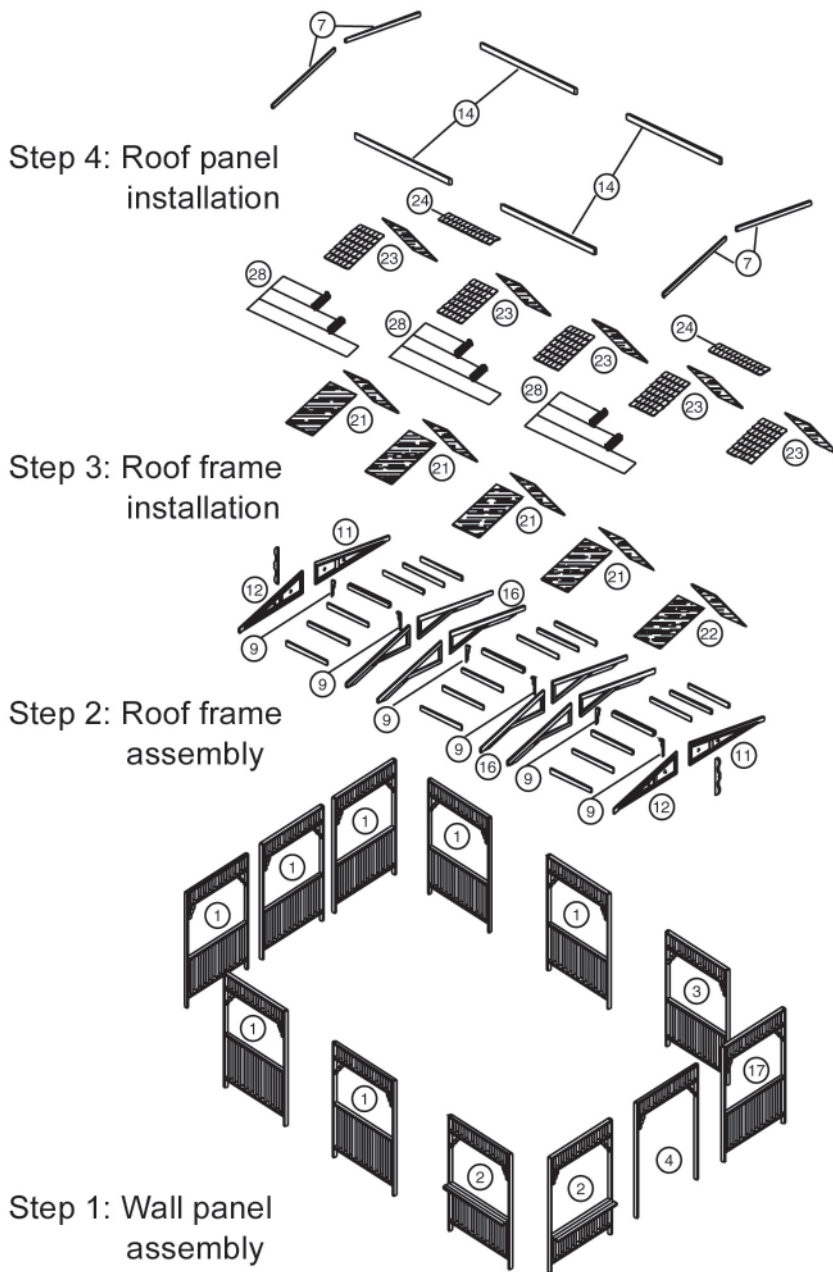

Savannah Rectangle Gazebo Assembly

Savannah Rectangle Gazebo Assembly

Order of Assembly

Whether you assemble your gazebo yourself or hire someone to do it, your new gazebo needs to be assembled in a specific order. Our Cal Enclosures professionals have determined through their experience that this is the easiest way to assemble your gazebo.