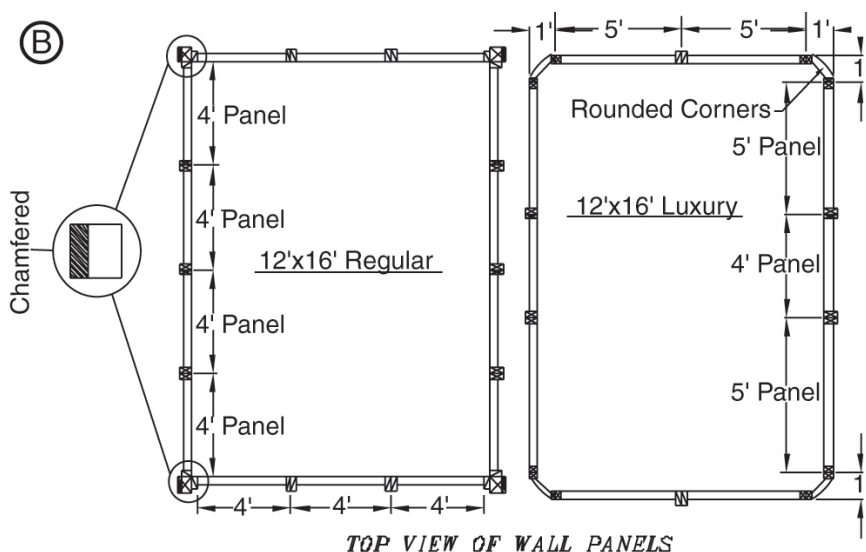

Savannah Rectangle Gazebo Assembly

Step 1: Wall Panel Assembly

The assembly instructions contained in this manual are for the Savannah Rectangle Gazebo that measures 12'x16'. The assembly instructions will be the same for the 8'x12', 10'x10', 10'x12', 10'x16' and 12'x12' models. The only difference in the assembly of these five models is the amount of steps the owner must perform. Follow the written steps in conjunction with the figures that are shown.

All wall panels are pre-assembled at the factory before being shipped. The smooth side of each wall panel should be facing the inside of the gazebo. Check the parts list that came with your gazebo and make sure that all the parts are present.

1. Stand two panels up side by side. Attach the panels together using 5 drywall screws (Figure A).
2. At each wall seam, attach a 2"x4" Splice. This will tie-in and stabilize the walls (Figure A).
3. Repeat this step until all the panels are attached. Figure B will show you the proper arrangement of panels.

The rounded corners attach to the wall panels the same way, with five 2 1/2" screws. The owner must use care when securing the wall panel and rounded corner together, as any damage incurred during assembly is not covered by the warranty.