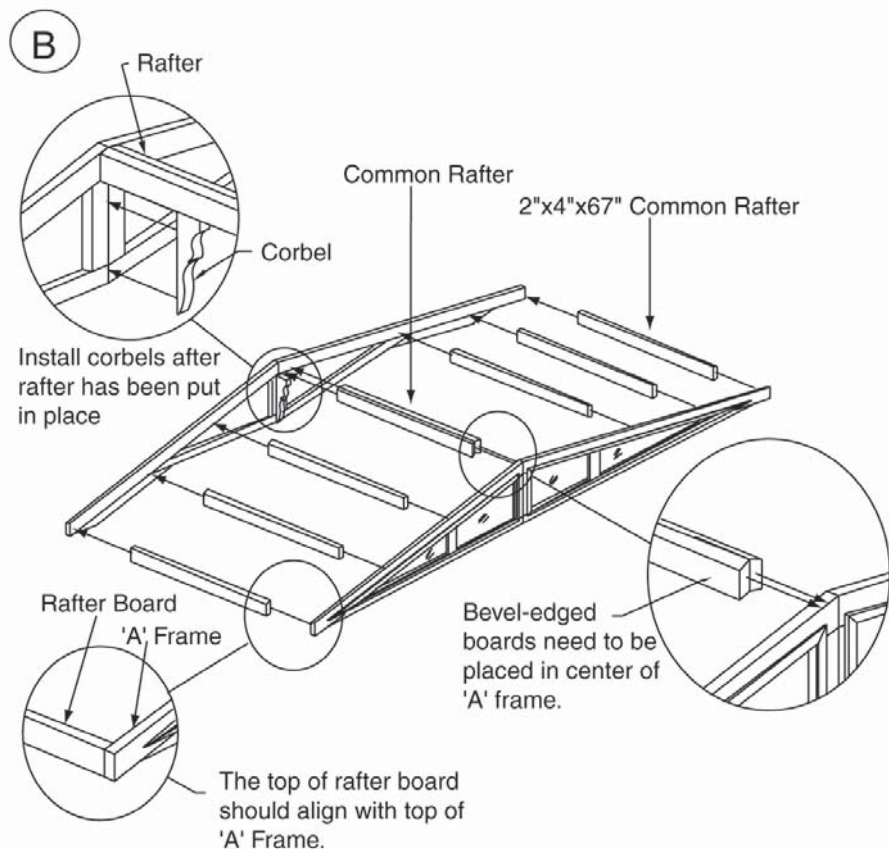

Savannah Rectangle Gazebo Assembly

Step 2: Roof Frame Assembly

When assembling the roof frame, it is recommended that you lay everything out and assemble it on a flat surface. It is also recommended that there be another person available when installing the roof frame on to the gazebo walls.

Check the parts list that came with your gazebo and make sure that all the parts are present. Also, please follow the written steps in conjunction with the figures that are shown.

1. Take the gable ends and attach together using drywall screws (Figure A). Use the toe-in method for attachment.
2. Stand each gable end up and place about 6' apart.
3. Take two 2"x4"x67" common rafters and attach them to both gable ends (Figure B). This will keep the roof frame assembly stable while completing the assembly process.
4. Attach two rafter boards at the ends of the gable roof assembly (Figure B).
5. Take four common rafters and attach them to their corresponding locations (as shown in Figure B). Make sure that each common rafter is spaced equally apart.
6. Using the provided drywall screws, attach the corbels (Figure B).
7. Repeat these steps until the roof frame assembly is complete.