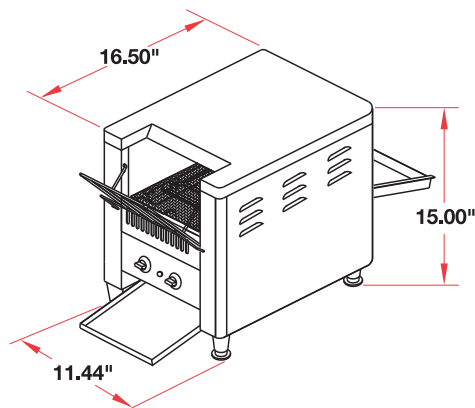

Specifications subject to change without notice

Tel: 800.935.2211
Tel: 718.932.1414
Fax: 718.932.7860

www.cecilware.com

Cecilware Corporation
43-05 20th Ave., LIC NY 11105

Countertop Conveyor Toasters

Dimensions

ToastWare CT-250

Conveyor Toaster Single

ToastWare CT-500

Conveyor Toaster Double

ToastWare CT-750

Conveyor Toaster Triple

Specifications

Model	Slices/Hr. Capacity	Dimensions W x D x H	Electrical	Ship Weight	List Price
CT-250	250	11 ⁷ / ₁₆ " x 16 ¹ / ₂ " x 15"	120V, 1.5KW, 12.5A	34 lbs.	\$ 880
CT-500	500	14 ¹ / ₂ " x 16 ¹ / ₂ " x 15"	208V, 2KW, 9.6A 240V, 2.6KW, 10.8A	44 lbs.	\$ 960
CT-750	750	18 ¹ / ₂ " x 16 ¹ / ₂ " x 15"	208V, 2.4KW, 11.5A 240V, 3.2KW, 13.3A	50 lbs.	\$ 1,080