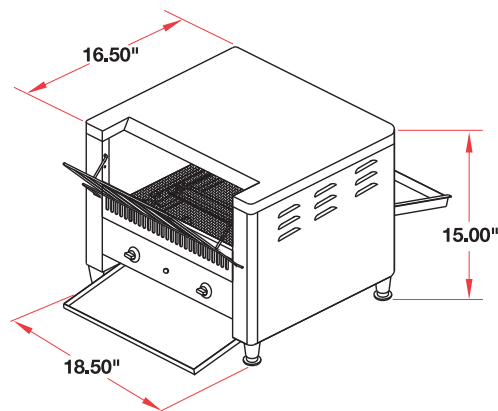

Specifications subject to change without notice

Tel: 800.935.2211
Tel: 718.932.1414
Fax: 718.932.7860

www.cecilware.com

Cecilware Corporation
43-05 20th Ave., LIC NY 11105

Countertop Conveyor Toasters

Dimensions

ToastWare CT-250

Conveyor Toaster Single

ToastWare CT-500

Conveyor Toaster Double

ToastWare CT-750

Conveyor Toaster Triple

Specifications

Model	Slices/Hr. Capacity	Dimensions W x D x H	Electrical	Ship Weight	List Price
CT-250	250	11 ⁷ / ₁₆ " x 16 ¹ / ₂ " x 15"	120V, 1.5KW, 12.5A	34 lbs.	\$ 880
CT-500	500	14 ¹ / ₂ " x 16 ¹ / ₂ " x 15"	208V, 2KW, 9.6A 240V, 2.6KW, 10.8A	44 lbs.	\$ 960
CT-750	750	18 ¹ / ₂ " x 16 ¹ / ₂ " x 15"	208V, 2.4KW, 11.5A 240V, 3.2KW, 13.3A	50 lbs.	\$ 1,080