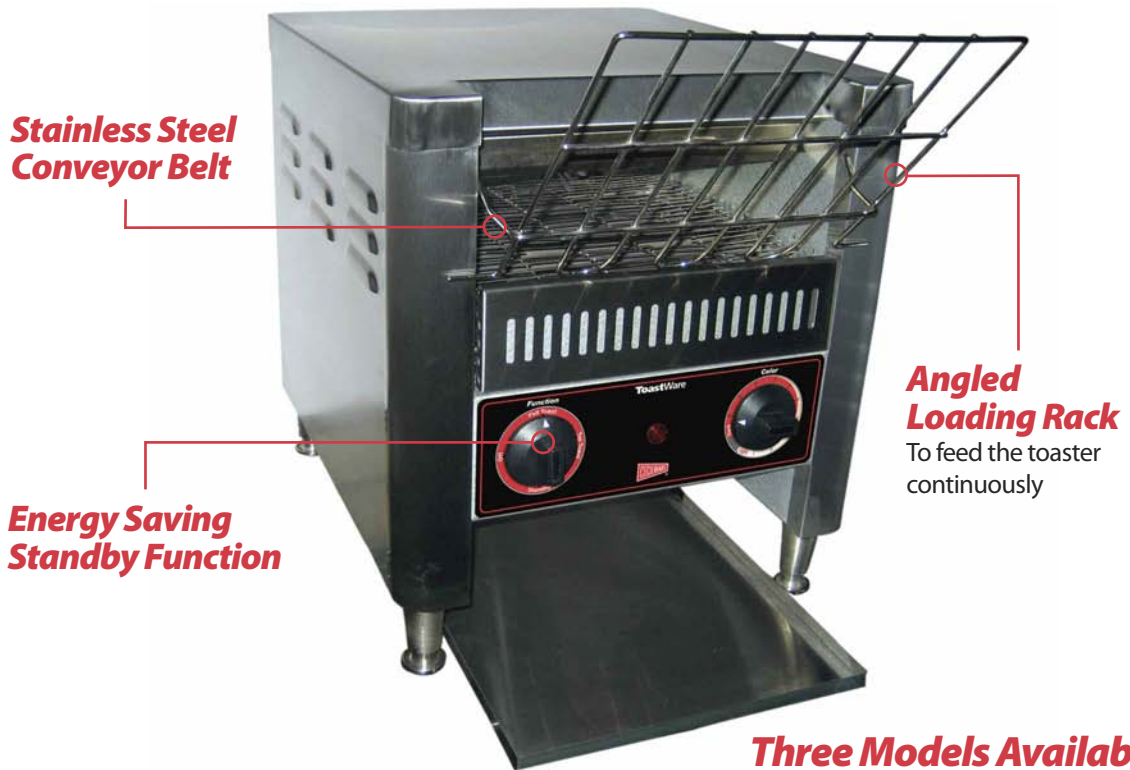

ToastWare

Countertop Conveyor Toasters

Toast a Variety of Bread Products Quickly – With Consistent Output

**Stainless Steel
Conveyor Belt**

**Energy Saving
Standby Function**

**Angled
Loading Rack**
To feed the toaster
continuously

**Three Models Available
With Up To 750 Slice
Per Hour Capacity!**

Standard Features

- **Variable Speed Control** – Dial adjusts belt speed for optimum results in toasting color and texture.
- **Rotary Three Position Control** – Dial selects "Full Toast", "Top Toast", or "Standby".
- **Setting for Top Toast Only.**
- **Toasting Versatility** – Able to handle a variety of breads, bagels, buns, or muffins.
- **Angled Loading Rack** – To feed the toaster continuously.
- **Front or Rear Product Dispensing Capability.**
- **Energy Saving Standby Function.**
- **Stainless Steel Conveyor Belt.**
- **Removable Crumb Tray.**