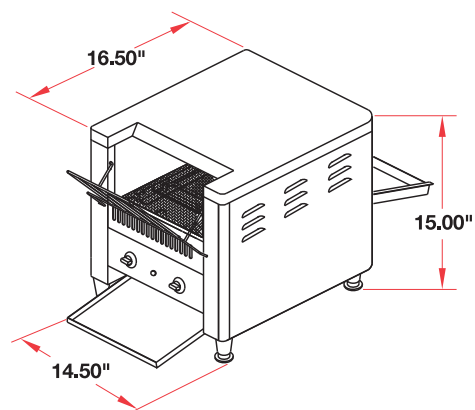

Specifications subject to change without notice

Tel: 800.935.2211
Tel: 718.932.1414
Fax: 718.932.7860

www.cecilware.com

Cecilware Corporation
43-05 20th Ave., LIC NY 11105

Countertop Conveyor Toasters

Dimensions

ToastWare CT-250

Conveyor Toaster Single

ToastWare CT-500

Conveyor Toaster Double

ToastWare CT-750

Conveyor Toaster Triple

Specifications

Model	Slices/Hr. Capacity	Dimensions W x D x H	Electrical	Ship Weight	List Price
CT-250	250	11 ⁷ / ₁₆ " x 16 ¹ / ₂ " x 15"	120V, 1.5KW, 12.5A	34 lbs.	\$ 880
CT-500	500	14 ¹ / ₂ " x 16 ¹ / ₂ " x 15"	208V, 2KW, 9.6A 240V, 2.6KW, 10.8A	44 lbs.	\$ 960
CT-750	750	18 ¹ / ₂ " x 16 ¹ / ₂ " x 15"	208V, 2.4KW, 11.5A 240V, 3.2KW, 13.3A	50 lbs.	\$ 1,080