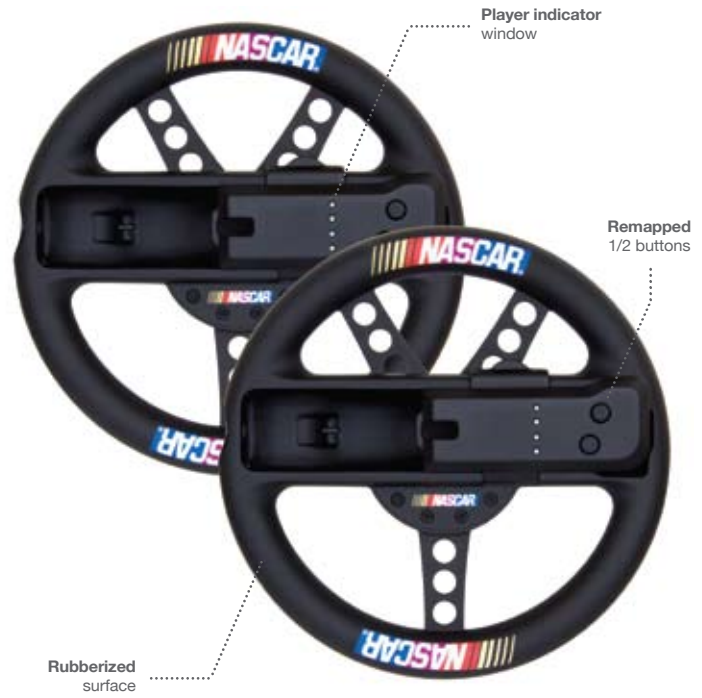

WORKS WITH ALL RACING GAMES

dreamGEAR and the dreamGEAR logo are registered trademarks. This item is manufactured under licence agreement with NASCAR, Inc. NASCAR® is a registered trademark of NASCAR, Inc. MotionPLUS and Wii are either trademarks or registered trademarks of Nintendo of America. This product is not designed, manufactured, licensed, endorsed or distributed by Nintendo of America. WARNING: This product contains chemicals known to the State of California to cause cancer and birth defects or other reproductive harm.