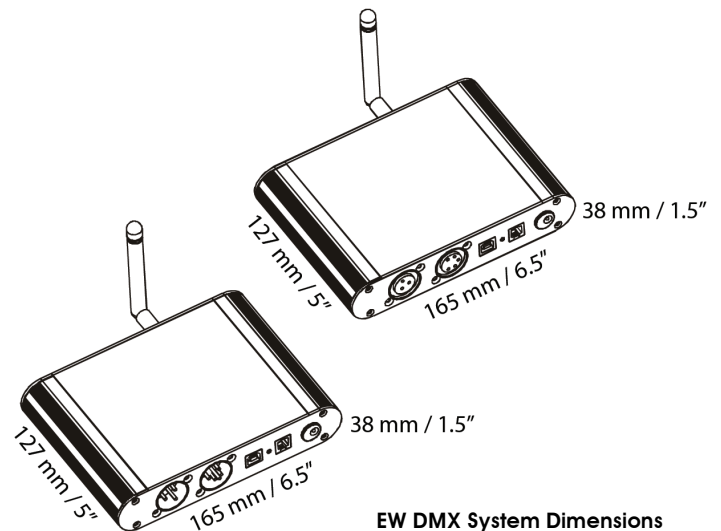

EWDMX
ELATION WIRELESS DMX

The EW DMX System (EW DMX SYS) by Elation Professional is transmitter and receiver package which includes one transmitter and one receiver featuring FHSS technology. W-DMX uses Adaptive Frequency Hopping Technology (FHSS), which changes frequency 1000 times per second and jumps only to channels that are not used by other W-LAN and/or any other products on the 2,45 GHz band. This together with TDMA (Time Division Multiple Access) gives the user a guarantee for a much safer technology without interference. The technology was invented by the US Army and is used in the GSM networks as well. With the EW DMX SYS multiple receivers can be used per transmitter and control data input is via 3-pin or 5-pin XLR connections and rigging included brackets and safety cable. This system also features 1 button programming, 512 USITT DMX channels per system, up to 16 universes (transmitters) and up to 3,000 wireless feet.

FEATURES

- Transmitter & receiver package
- System includes 1 transmitter & 1 receiver
- Multiple receivers can be used per transmitter
- 1 button programming
- Up to 16 universes (transmitters)
- Up to 3,000 wireless feet
- FHSS Technology
- 3 & 5 pin XLR

System Components:

- 1 EWDMX T-Transmitter
 - 1 Antenna
 - 1 120v power supply
 - 1 brackets + safety cable
 - 1 user manual

1 EWDMX R-Receiver

- 1 Antenna
- 1 120v power supply
- 1 brackets + safety cable
- 1 user manual

TECHNICAL SPECIFICATIONS

- **DMX Channels:** 512 USITT DMX channels per system
- **Control:** 3 pin or 5 pin XLR data input & output
- **Power Supply:** 120V AC
- **Voltage:** 90-250v
- **Dimensions:** EWDMX R-Receiver & EWDMX T-Transmitter (LxWxH) 5" x 6.5" x 1.5" / 127 x 165 x 38 mm
- **Weight:** 1.6 lbs / 0.73 kg
- **Rigging:** Brackets & safety cable