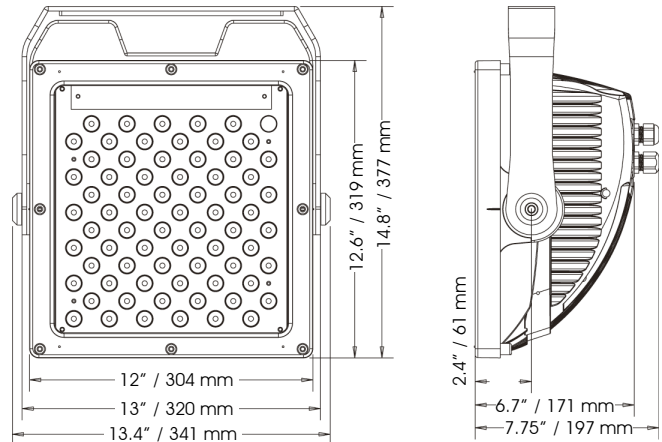

Design LED Panel 72IP MKII

Available case colors: black/silver

Design LED Panel 72IP MKII Dimensions

The Design LED Panel 72IP MKII (DLED Panel 72 MKII) by Elation Professional is a high output, outdoor color L.E.D. wash panel equipped with 72 3W Luxeon K2 L.E.D.'s (24 red, 24 green, 24 blue) producing infinite color possibilities using RGB color mixing. The DLED Panel 72 MKII features silent operation with convection cooling (no fans) and a compact case design available in black or silver case colors with the design of the fixture optimized providing up to 100,000 hours estimated L.E.D. life. This unit is outdoor rated IP65, ideal for indoor and outdoor applications. DLED Panel 72 MKII is also equipped with a built-in electronic switching power supply which can operate from 90-240V-50/60hz and DMX-512 control. The unit is operable via 3, 4, 6, or 15 channel operation modes with available DMX, stand alone, master/slave and sound controlled user modes. This unit also features built-in chase programs and internal scene and chase memory with speed and fade settings. A standard beam angle of 53° is produced with 1,523 LUX (141 FC) at 3 meters. Rigging for this unit includes split yoke bracket, safety cable and 3-pin data cable.

TECHNICAL SPECIFICATIONS

- **DMX Channels:** 3, 4, 6 or 15 CH operation modes
- **Control:** Built-in DMX-512
- **Dimmer:** Selectable dim modes: standard & linear (0-100%)
- **Strobe:** Strobe effect (1-18 flashes per second)
- **IP Rating:** IP 65 outdoor rated
- **Power Supply:** Built-in electronic power supply: 90-240v linkable / 50-60hz
- **Power Consumption:** 300W
- **Lamp:** 72 x 3W Luxeon K2 LED's (24 Red, 24 Green, 24 Blue)
- **Lamp Life:** 100,000 hrs.
- **Dimensions:** (LxWxH) 13.6" x 14.9" x 8" / 345.44 x 378.46 x 203.2 mm
- **Weight:** 26.46 lbs / 12 kg
- **Rigging:** Installed split yoke mounting bracket, safety cable and 3-pin data cable included