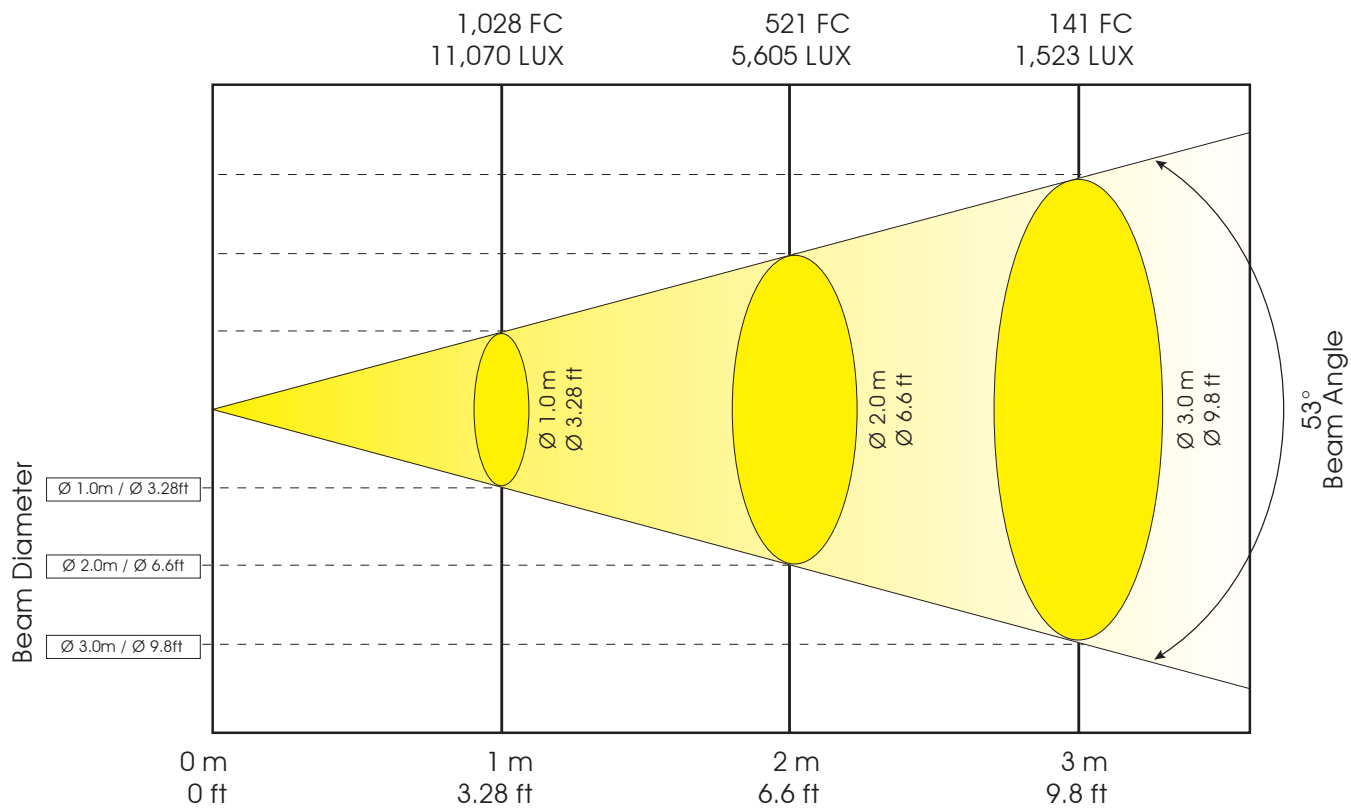

PHOTOMETRICS

Design LED Panel 72 MKII Photometric Beam Angle Data

Beam Angle 53°

LUX x 0.0929 = FC