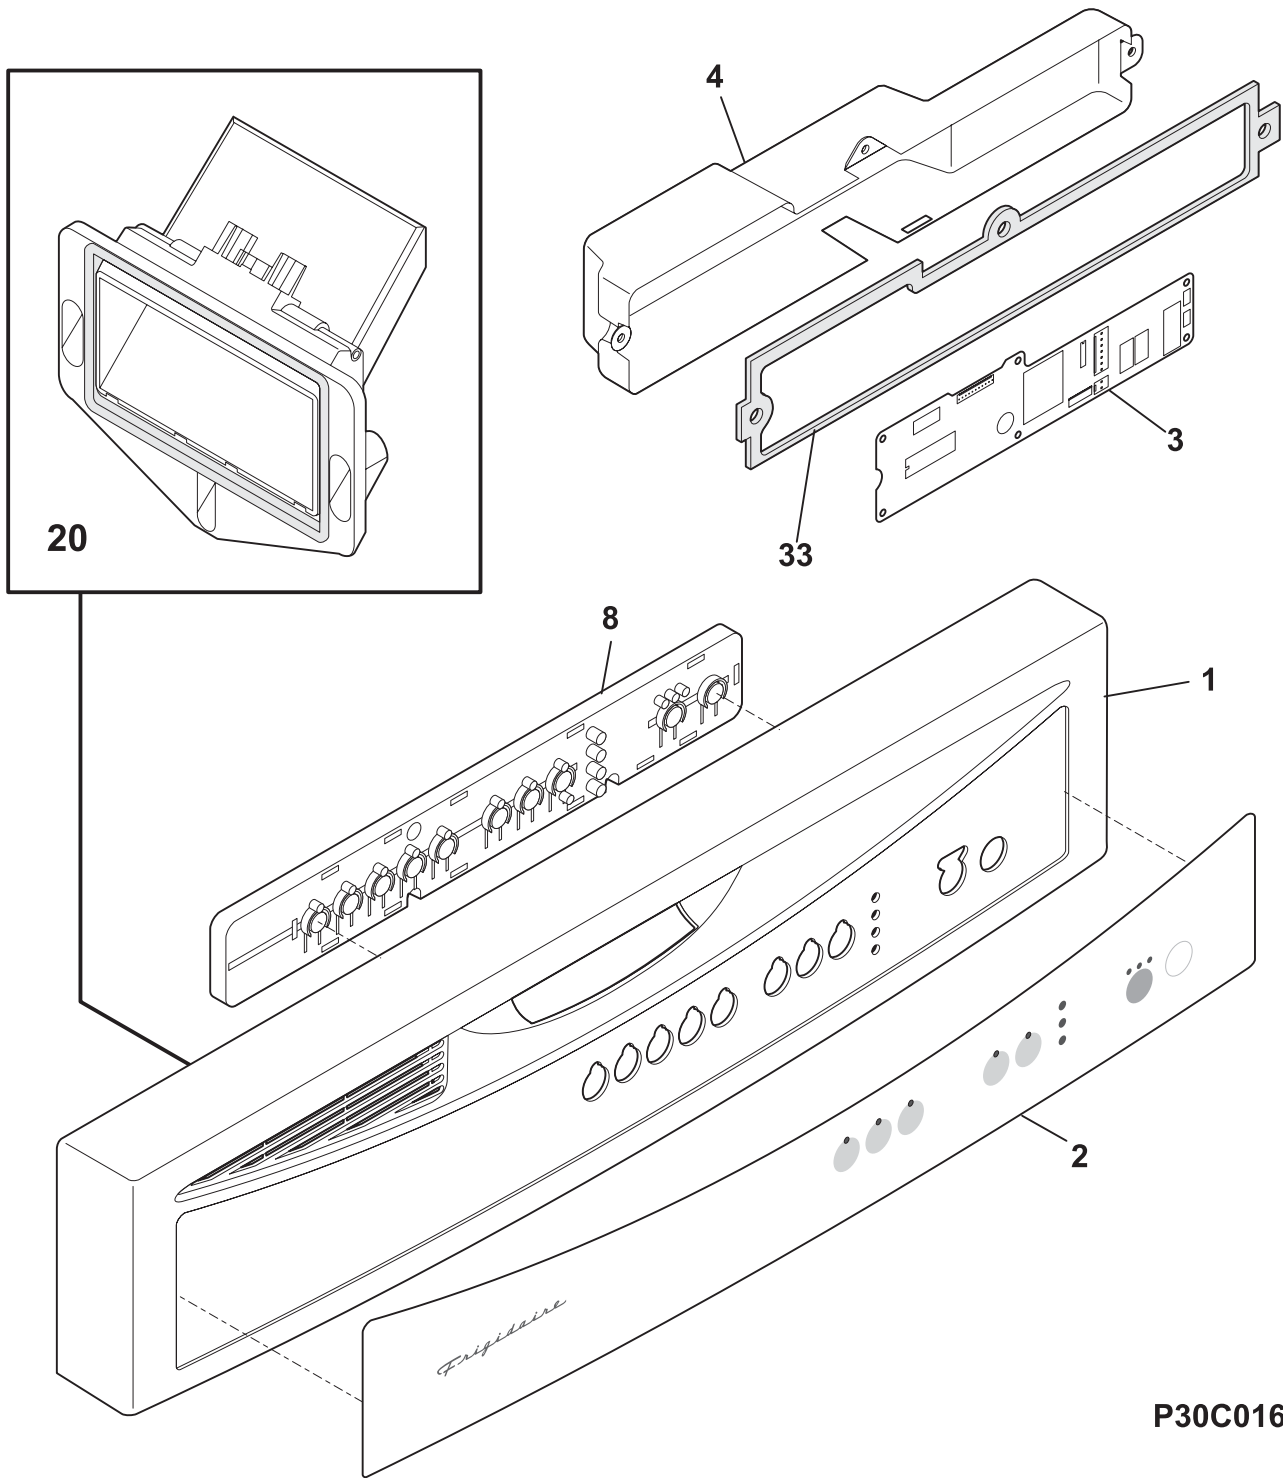

**24-INCH BUILT-IN
DISHWASHER**

Model No.
FFBD2405K

Publication No.
5995554325
09/10/22
(EN/SERVICE/ECL)
821

CONTROL PANEL

P30C0162

CONTROL PANEL

Model Index: A FFBD2405K (FFBD2405KB0)
 B FFBD2405K (FFBD2405KS0)
 C FFBD2405K (FFBD2405KW0)

POS. NO	PART NO.		DESCRIPTION
1	154645203	A B -	Panel, control, black
1	154645201	- - C	Panel, control, white
2	154737603	A B -	Overlay, control panel, black
2	154737601	- - C	Overlay, control panel, white
3 #	154783201	A B C	Control
4	154552101	A B C	Cover, control
8 #	154737701	A B C	Switch Assembly, 7 button
20	154433001	A B C	Vent assy, static dry
20*	154436201	A B C	Screw, dry duct, (3)
33	154553501	A B C	Gasket, cover
* #	154738101	A B C	Harness, wiring, main
*	154227501	A B C	Thermistor
*	154758438	A B C	Energy Guide
*	154294701	A B C	Screw, #7 plas .375, (6), disp. assy.
*	154409401	A B C	Screw, ground, #8-18 x .375

TUB

P30U0024

TUB

Model Index: **A** FFBD2405K (FFBD2405KB0)
 B FFBD2405K (FFBD2405KS0)
 C FFBD2405K (FFBD2405KW0)

POS. NO	PART NO.		DESCRIPTION
1 #	154729301	A B C	Tub assy, w/frame parts, white, PW
*	154685101	A B C	Gasket, tub, corner, (2)
2	154662601	A B C	Strike, door
3 #	154561001	A B C	Gasket, tub
4	154200602	A B C	Screw, 10-16 x 3/8, hex
5	154333902	A B C	Roller, tub
6	5303943103	A B C	Screw, w/washer, (8)
22	154577401	A B C	Tubing, water inlet
23	5303318539	A B C	Clamp, tubing, (2)
24 #	154753201	A B C	Hose, drain
*	154380601	A B C	Clamp, hose, 1.5" open, worm gear, (5)
25 #	154767801	A B C	Float
28	154408701	A B C	Switch Assy, float
29 #	154290204	A B C	Thermostat, re-settable
30	154241101	A B C	Retainer, thermostat
30*	154297701	A B C	Screw, retainer-thermo
*	5300807270	A B C	Screw, (2), countertop mtg.
*	154041001	A B C	Screw, plask #1, 10-10 x 9/16
*	154200601	A B C	Screw, #10-16 x 3/8