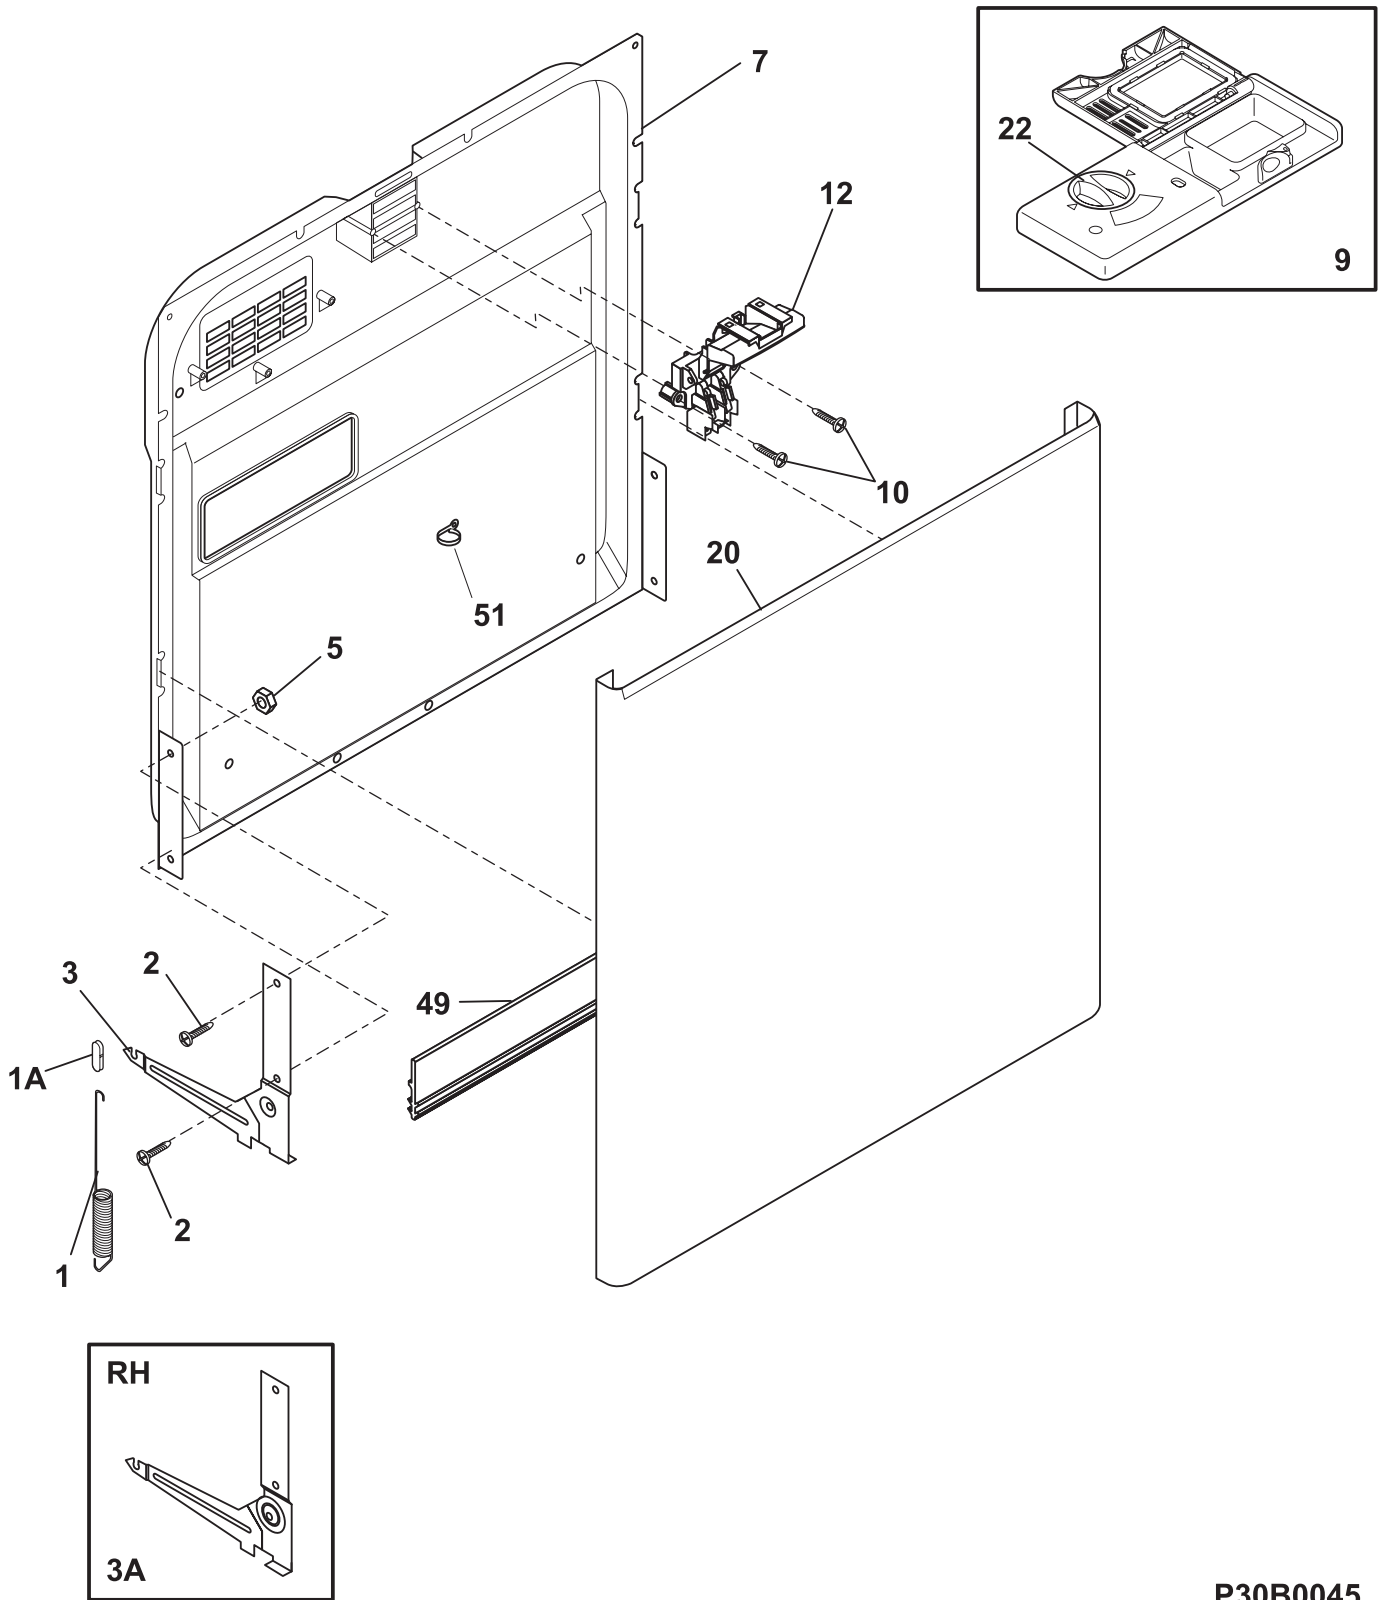

DOOR

P30B0045

DOOR

Model Index: A FFBD2405K (FFBD2405KB0)
                      B FFBD2405K (FFBD2405KS0)
                      C FFBD2405K (FFBD2405KW0)

POS. NO	PART NO.		DESCRIPTION
1	154430501	A B C	Spring, door, (2)
1A	154325201	A B C	Linkage, door spring, (2)
2	154093301	A B C	Screw, arm assy, (4)
3	154691401	A B C	Arm Assy, LH
3A	154691301	A B C	Arm Assy, RH
*	154647101	A B C	Hinge Pin, arm assy
*	154686401	A B C	Bearing, hinge pin
5	154079601	A B C	Nut, arm assy, and handle mtg.
7	154494601	A B C	Liner, door assy.
9	154574401	A B C	Dispenser, det/rinse aid, w/o reed
9*	154294701	A B C	Screw, #7 plas .375, (6), disp. assy.
9*	154719301	A B C	Shield, dispenser assy
10	154103702	A B C	Screw, latch mtg, (2)
12 #	154556703	A B -	Latch assy, black
12 #	154556701	- - C	Latch assy, white
20	154538303	A - -	Door, black
20	154538305	- B -	Door, stainless
20	154538301	- - C	Door, white
20*	154754701	A B C	Screw, truss hd, 8-18 type AB, (2)
22	154388801	A B C	Cap, Rinse aid
49	154576501	A B C	Gasket, door, bottom
51	154320301	A B C	Clamp, drip loop, wire
*	154409401	A B C	Screw, ground, #8-18 x .375