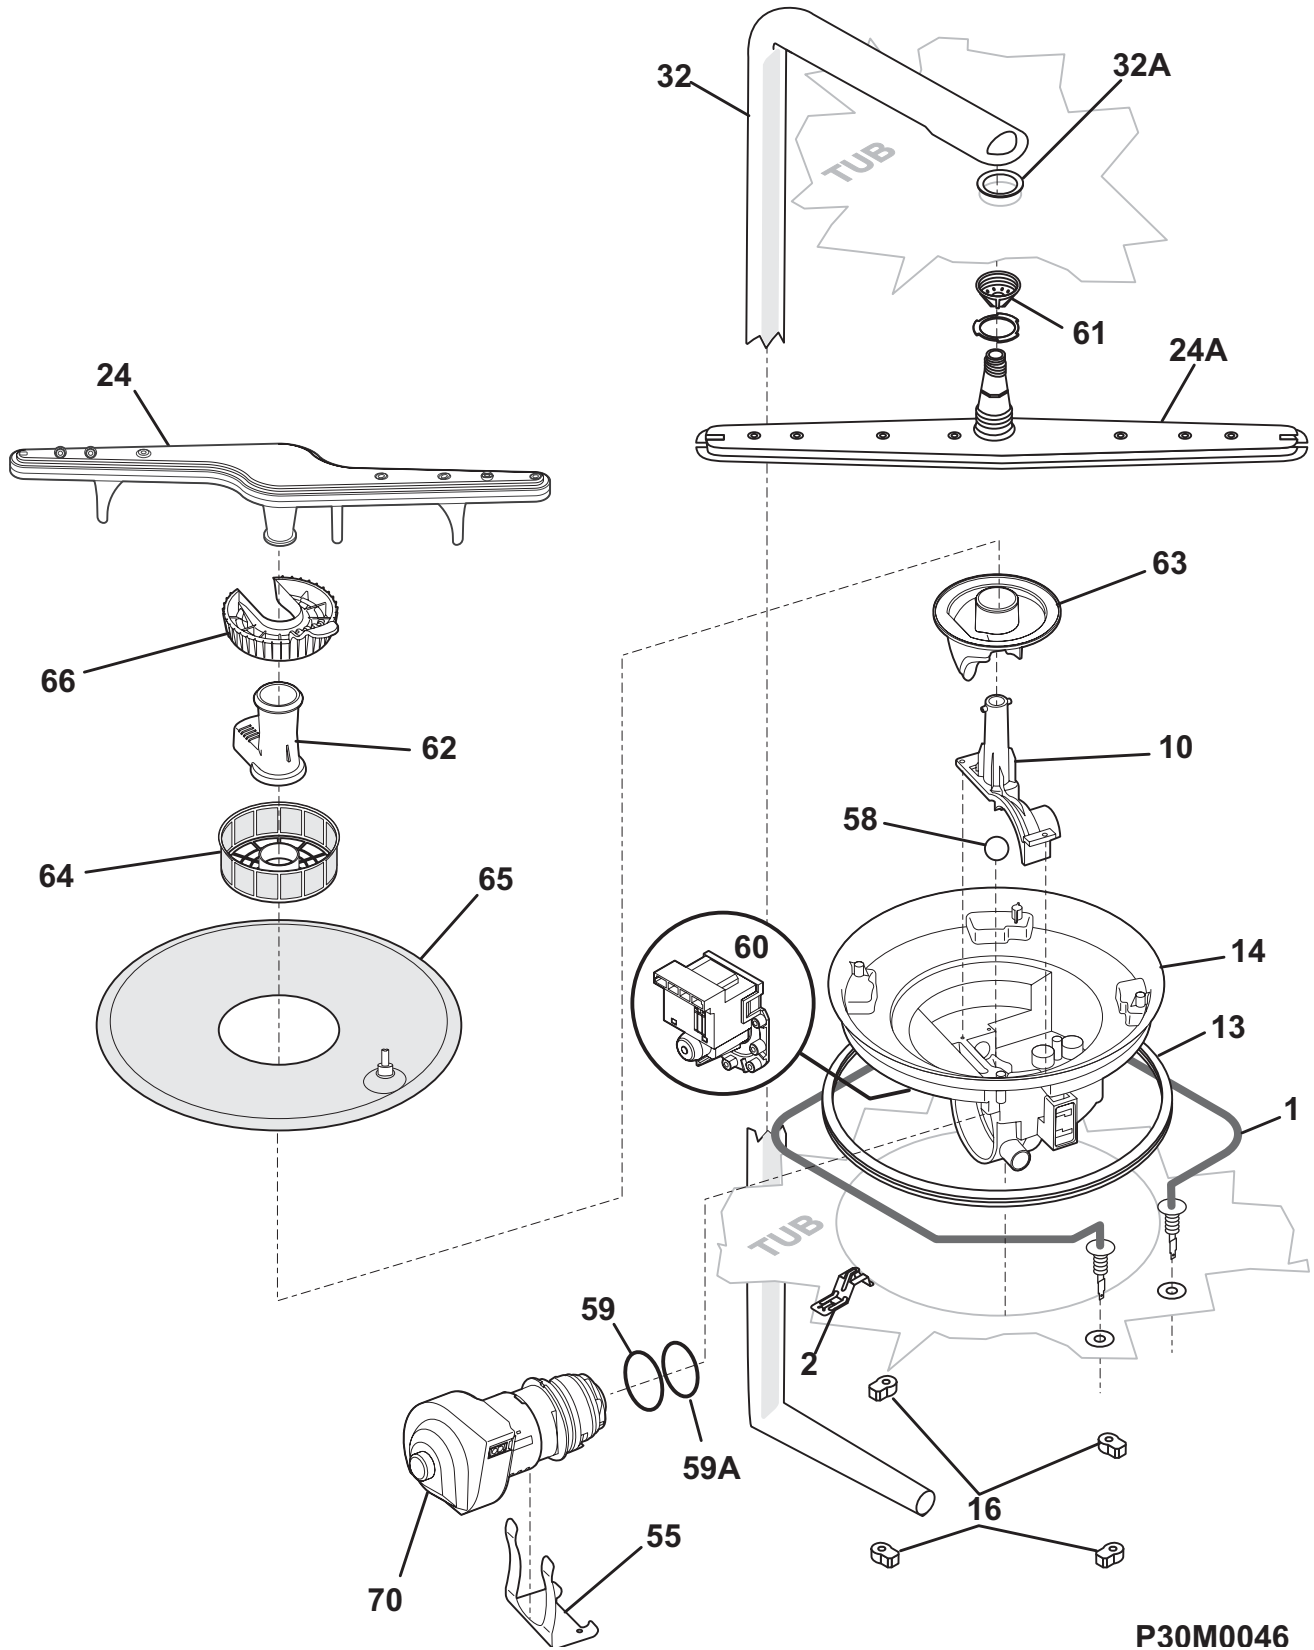

MOTOR & PUMP

P30M0046

MOTOR & PUMP

Model Index: A FFBD2405K (FFBD2405KB0)
B FFBD2405K (FFBD2405KS0)
C FFBD2405K (FFBD2405KW0)

POS. NO	PART NO.		DESCRIPTION
1 #	154665201	A B C	Element, heater
1*	154106202	A B C	Nut, heater, (2)
1*	154289801	A B C	Shield, heater terminal
2	154479601	A B C	Bracket, heater, (2)
10	154724001	A B C	Cover, volute
13	154246801	A B C	Gasket, sump
14	154728201	A B C	Sump Assembly
16	154246502	A B C	Retainer, sump
16*	154754901	A B C	Screw, sump mtg, 8-16, (4)
24	154568001	A B C	Spray arm, white, lower, w/heat shield
24A	154313601	A B C	Spray arm, center
24A*	154252001	A B C	Nut, spray arm, center
32	154406601	A B C	Tube, delivery
32*	154106801	A B C	Clamp, hose, 1.29" open, worm gear, (2)
32A	154406401	A B C	Gasket, delivery tube
55	154595901	A B C	Bracket, motor
55*	5303316032	A B C	Screw, truss ss, 8 .625, (7)
58	154246402	A B C	Check ball
59	154246901	A B C	O-ring, rear
59A	154247001	A B C	O-ring, front
60 #	154736201	A B C	Pump Assembly, drain, w/seal-impeller
60*	154617301	A B C	Flapper, valve, drain pump
60*	154741501	A B C	Screw, drain motor mtg, (3)
61	154606801	A B C	Nozzle, 3rd level, spray
62	154294101	A B C	Support, spray arm, lower
63	154776101	A B C	Base, soil director
64	154252301	A B C	Filter, soil director, white
65	154252401	A B C	Filter, polypro
66	154252701	A B C	Trap, glass
70 #	154594201	A B C	Motor & Pump Assy
*	154200601	A B C	Screw, #10-16 x 3/8
*	154297701	A B C	Screw, retainer-thermo