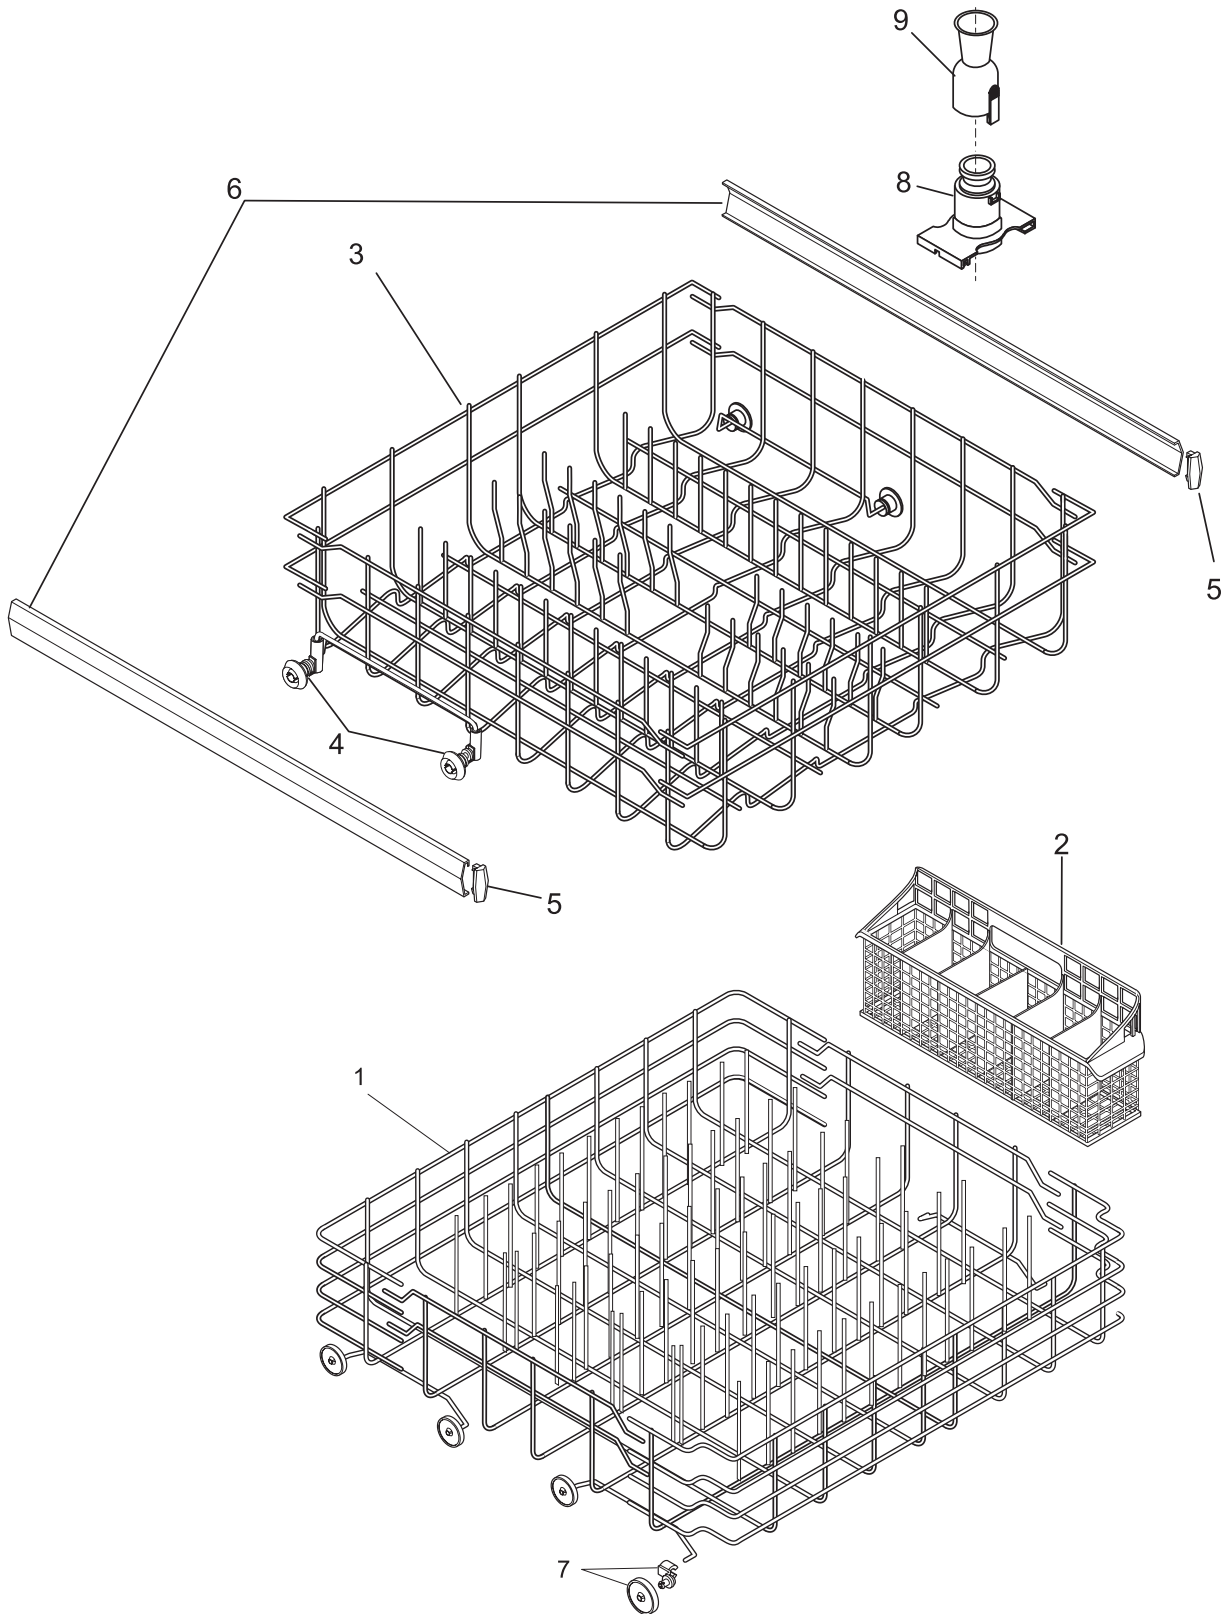

RACKS

P30R0111

RACKS

Model Index: **A** FFBD2405K (FFBD2405KB0)
                          B FFBD2405K (FFBD2405KS0)
                          C FFBD2405K (FFBD2405KW0)

POS. NO	PART NO.		DESCRIPTION
1	154336020	A B C	Rack assy, lower, w/rollers
2	5300808994	A B C	Basket, silverware
3	154331502	A B C	Rack assy, upper
4	154522901	A B C	Wheel & bushing assy, upper rack, (8)
5	5300809927	A B C	Cap, slide, (4)
6	154597801	A B C	Slide, rack, upper, (2)
7	154174502	A B C	Wheel & bracket assy, lower rack
8	154728001	A B C	Base, funnel
9	154251801	A B C	Funnel