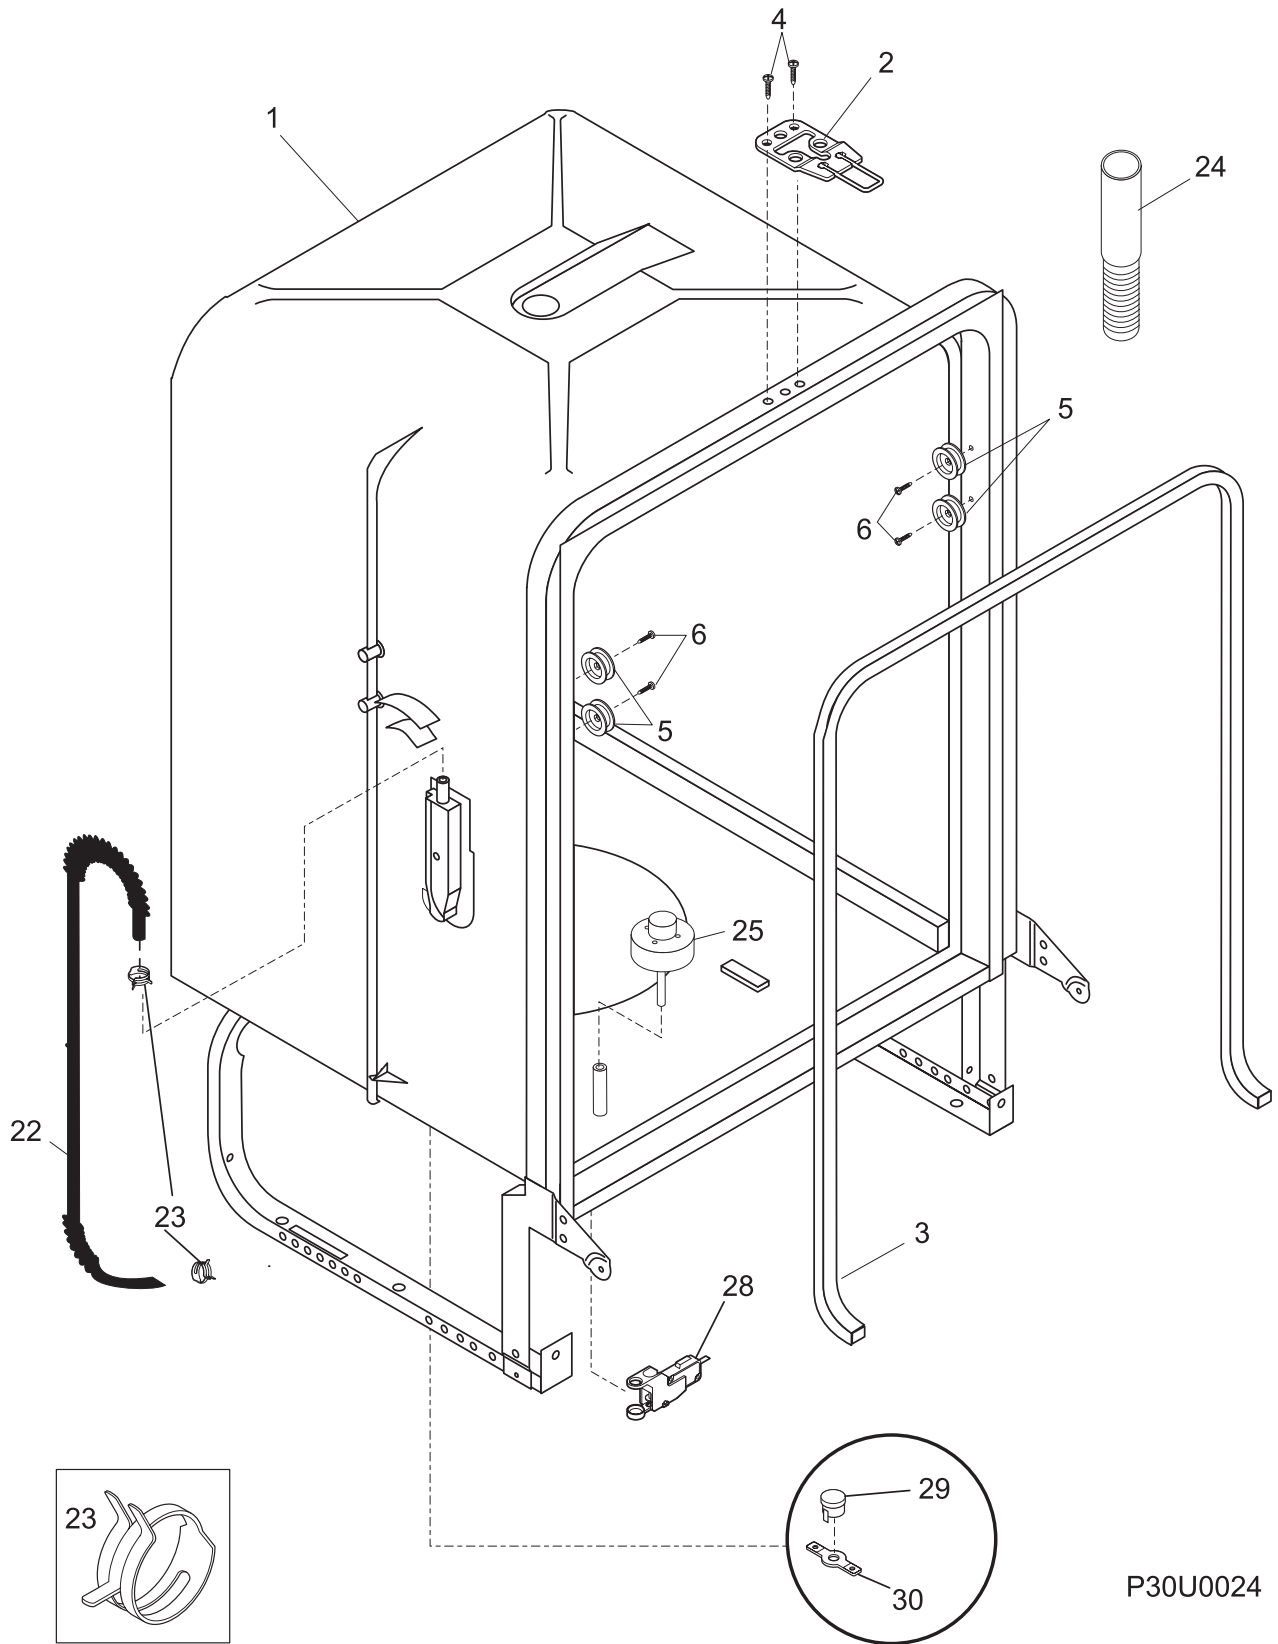

POS. NO	PART NO.		DESCRIPTION
1	154645203	A B -	Panel, control, black
1	154645201	- - C	Panel, control, white
2	154737603	A B -	Overlay, control panel, black
2	154737601	- - C	Overlay, control panel, white
3 #	154783201	A B C	Control
4	154552101	A B C	Cover, control
8 #	154737701	A B C	Switch Assembly, 7 button
20	154433001	A B C	Vent assy, static dry
20*	154436201	A B C	Screw, dry duct, (3)
33	154553501	A B C	Gasket, cover
* #	154738101	A B C	Harness, wiring, main
*	154227501	A B C	Thermistor
*	154758438	A B C	Energy Guide
*	154294701	A B C	Screw, #7 plas .375, (6), disp. assy.
*	154409401	A B C	Screw, ground, #8-18 x .375

TUB

P30U0024

TUB

Model Index: **A** FFBD2405K (FFBD2405KB0)
 B FFBD2405K (FFBD2405KS0)
 C FFBD2405K (FFBD2405KW0)

POS. NO	PART NO.		DESCRIPTION
1 #	154729301	A B C	Tub assy, w/frame parts, white, PW
*	154685101	A B C	Gasket, tub, corner, (2)
2	154662601	A B C	Strike, door
3 #	154561001	A B C	Gasket, tub
4	154200602	A B C	Screw, 10-16 x 3/8, hex
5	154333902	A B C	Roller, tub
6	5303943103	A B C	Screw, w/washer, (8)
22	154577401	A B C	Tubing, water inlet
23	5303318539	A B C	Clamp, tubing, (2)
24 #	154753201	A B C	Hose, drain
*	154380601	A B C	Clamp, hose, 1.5" open, worm gear, (5)
25 #	154767801	A B C	Float
28	154408701	A B C	Switch Assy, float
29 #	154290204	A B C	Thermostat, re-settable
30	154241101	A B C	Retainer, thermostat
30*	154297701	A B C	Screw, retainer-thermo
*	5300807270	A B C	Screw, (2), countertop mtg.
*	154041001	A B C	Screw, plask #1, 10-10 x 9/16
*	154200601	A B C	Screw, #10-16 x 3/8