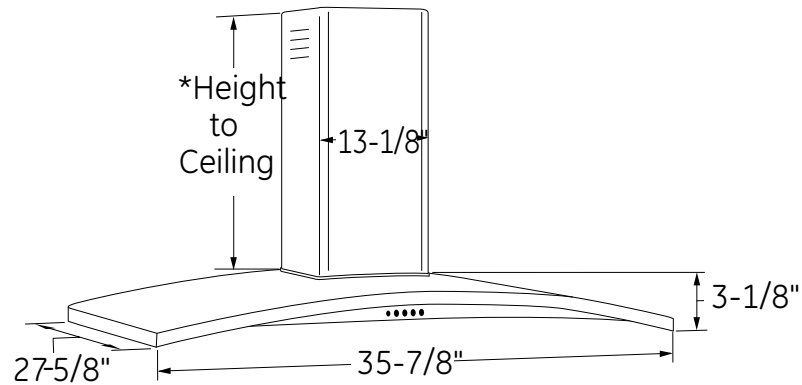

PV977N

GE Profile™ 36" Island Hood

Dimensions and Installation Information (in inches)

Installation Information:

Before installing, consult Use & Care/ installation instructions packed with product for current dimensional data.

Amp Rating	
120V	4.4

* The Supplied Duct Cover Fits 7'11" to 9'10" ceiling heights
36" Models Require a 36" Wide Opening

For answers to your Monogram®, GE Profile™ or GE® appliance questions, visit our website at ge.com or call GE Answer Center® service, 800.626.2000.